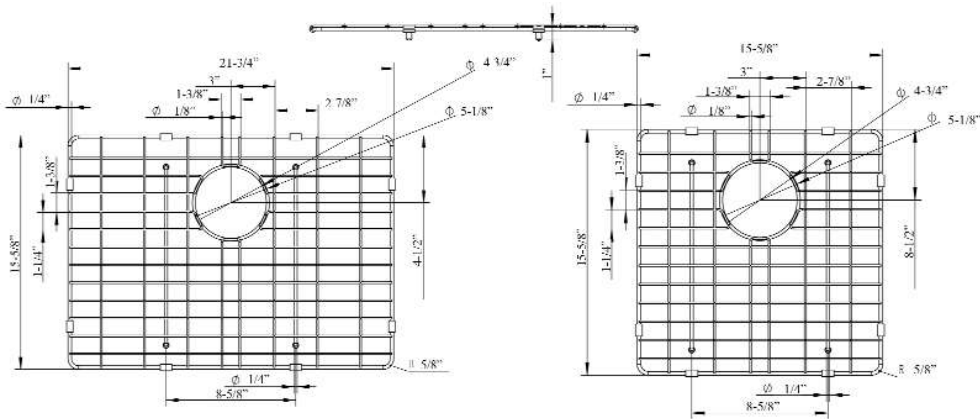

## Features:

- ▶ Fits bottom of FSSDB2514 double bowl farmer sink
- ▶ Rubber Feet Covers Included

### Large Wire Grid

W: 21-<sup>3</sup>/<sub>4</sub>"  
D: 15-<sup>5</sup>/<sub>8</sub>"  
H: 1"

### Small Wire Grid

W: 15-<sup>5</sup>/<sub>8</sub>"  
D: 15-<sup>5</sup>/<sub>8</sub>"  
H: 1"

Drain Hole: 4-<sup>3</sup>/<sub>4</sub>"

Dimensions and specifications subject to change without notice.