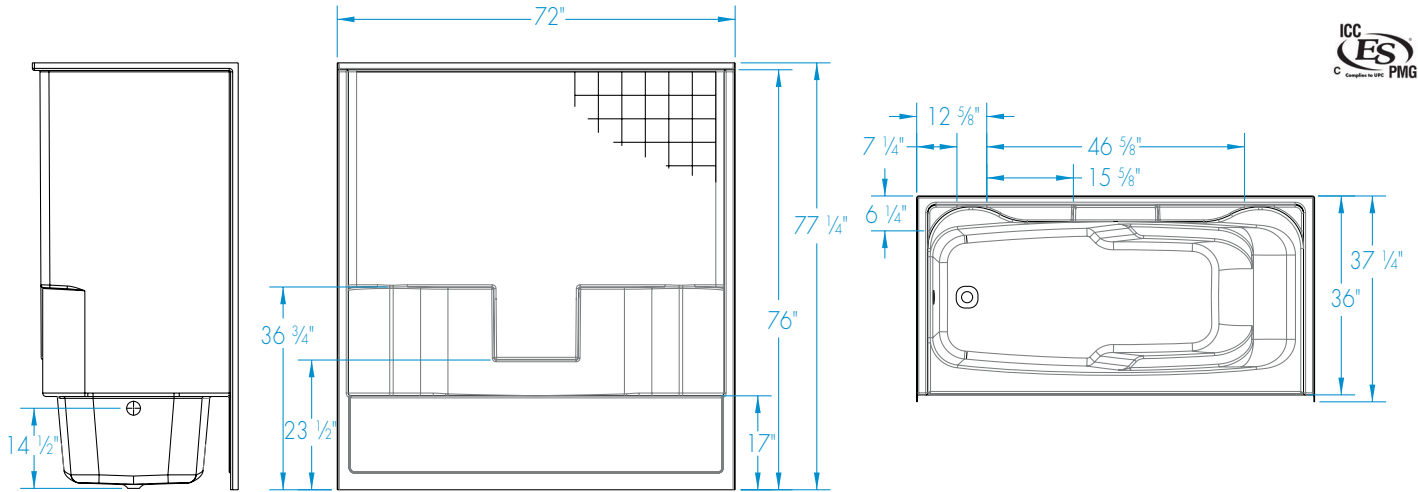

Whirlpool Features:

- 6 directional hydrotherapy jets
- Available in White and Biscuit/Linen only
- Color matched trim
- Pneumatic on/off control
- Advanced safety suction system

OPTIONS

- Removable access panel (whirlpool models)
- Designer drain, waste & overflow
- Shower Door Series L0516

7236ST

72 x 36 x 76
inches

FEATURES

lbs Dimensional Tolerance $\pm 3/8"$. Dimensions needed for site preparation should be measured from the unit. Aquatic assumes no responsibility for preparatory work.

Model #	Material	Wall Finish	Jets	Motor	Controls	Drain	Net Wt.	Pkg. Wt.
Soaker #7236ST	AcrylX™	Smooth Tile	0	-	-	LH or RH	167	172
Whirlpool #7236STWP	AcrylX™	Smooth Tile	6	63 GPM	Pneumatic	LH or RH	217	222

DIMENSIONS

Specifications	inches
Width: Overall / Net	72
Depth: Overall / Net	37 1/4 / 36
Height: Overall / Net	77 1/4 / 76
Enclosure Opening	68
Skirt Height	17
Drain Rough-In (from Back Wall)	18 3/8
Drain Rough-In (from Side Wall)	2
Drain: Diameter / Clearance	2 / 1/4