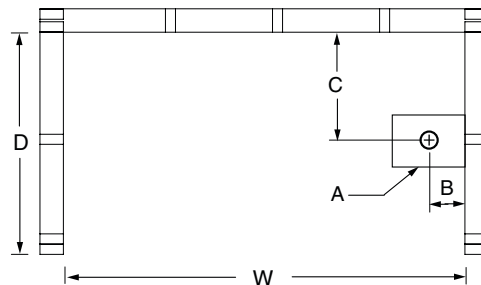

7236ST

72 x 36 x 76
inches

FEATURES

lbs Dimensional Tolerance $\pm 3/8"$. Dimensions needed for site preparation should be measured from the unit. Aquatic assumes no responsibility for preparatory work.

Model #	Material	Wall Finish	Jets	Motor	Controls	Drain	Net Wt.	Pkg. Wt.
Soaker #7236ST	AcrylX™	Smooth Tile	0	-	-	LH or RH	167	172
Whirlpool #7236STWP	AcrylX™	Smooth Tile	6	63 GPM	Pneumatic	LH or RH	217	222

DIMENSIONS

Specifications	inches
Width: Overall / Net	72
Depth: Overall / Net	37 1/4 / 36
Height: Overall / Net	77 1/4 / 76
Enclosure Opening	68
Skirt Height	17
Drain Rough-In (from Back Wall)	18 3/8
Drain Rough-In (from Side Wall)	2
Drain: Diameter / Clearance	2 / 1/4

FRAMING DIMENSIONS

Type	D Depth	W Width	H Height	A	B	C
Alcove	37 1/4	72 1/8	-	Box Out	2	18 3/8

SUMP DATA

Top of Drain to Bottom of Overflow	Capacity to Overflow gal	Min. Operating Capacity gal	WIDTH @ centerline		DEPTH @ centerline	
			Top	Bottom	Top	Bottom
12 5/8	63	50	64 1/2	49	27 1/4	19