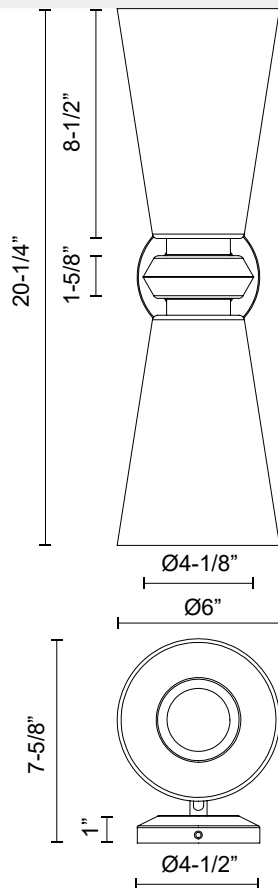

alora mood

P. 1.855.855.8926

CANADA: 19054 28TH Avenue Surrey - BC V3Z 6M3

USA: 3035 E. Lone Mountain Rd - Las Vegas, NV, 89081

SALEM WV570221

FIXTURE DIMENSIONS	W6" x H20-1/4" x E7-5/8"
HEIGHT FROM CENTER	10-1/8"
EXTENSION	7-5/8"
LAMP TYPE	E26
MAX WATTAGE	60W
BULB QTY	2
BULBS INCLUDED	No
VOLTAGE	120V
DIMMABLE	Full Range Dimmer Switch
SWITCH	Full Range Dimmer Switch
GLASS DETAILS	Clear Glass
MATERIAL	Glass; Steel;
INSTALL OPTIONS	Horizontal/Vertical; Wall;
LOCATION	Damp
CANOPY DIMENSIONS	D4-1/2" x H1"
BRAND	Alora Mood

[D - Diameter, L - Length, W - Width, H - Height, E - Extension]

AVAILABLE FINISHES:

WV570221BGCL
Brushed
Gold/Clear Glass

WV570221MBCL
Clear Glass/Matte
Black

*For complete warranty terms, please visit: www.aloralighting.com/warranty