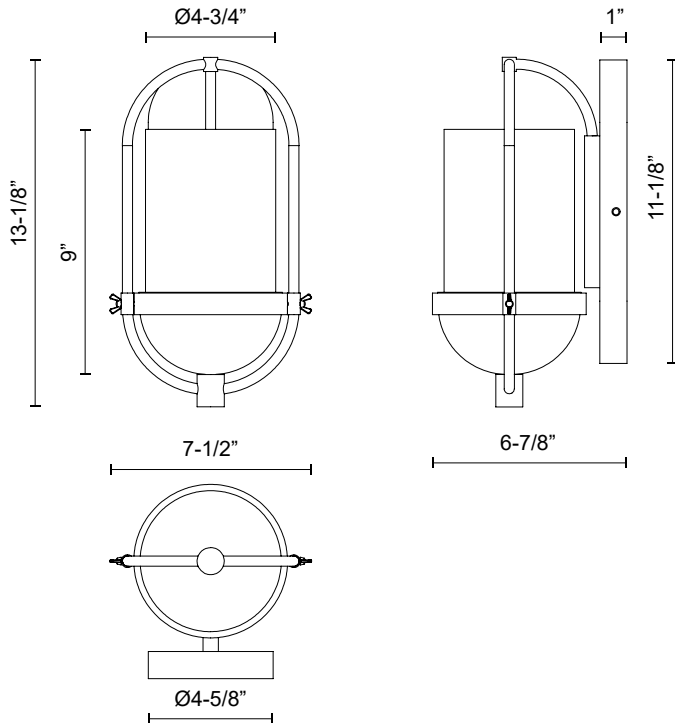

alora mood

P. 1.855.855.8926

CANADA: 19054 28TH Avenue Surrey - BC V3Z 6M3

USA: 3035 E. Lone Mountain Rd - Las Vegas, NV, 89081

CYRUS WV539007

FIXTURE DIMENSIONS	W7-1/2" x H13-1/8" x E6-7/8"
HEIGHT FROM CENTER	7-1/8"
EXTENSION	6-7/8"
LAMP TYPE	E26
MAX WATTAGE	60W
BULB QTY	1
BULBS INCLUDED	No
VOLTAGE	120V
GLASS DETAILS	Clear Glass
MATERIAL	Glass; Steel;
INSTALL OPTIONS	Up Only; Wall;
LOCATION	Damp
CANOPY DIMENSIONS	W4-5/8" x H11-1/8" x E1"
BRAND	Alora Mood

[D - Diameter, L - Length, W - Width, H - Height, E - Extension]

AVAILABLE FINISHES:

WV539007AGCL

Aged Gold/Clear
Glass

WV539007MBCL

Clear Glass/Matte
Black

*For complete warranty terms, please visit: www.aloralighting.com/warranty