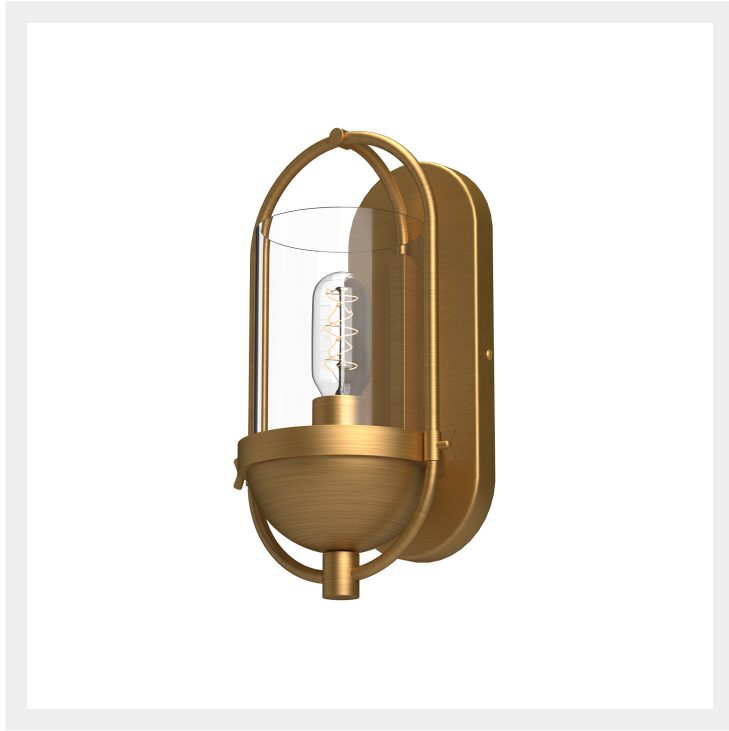

alora mood

P. 1.855.855.8926

CANADA: 19054 28TH Avenue Surrey - BC V3Z 6M3

USA: 3035 E. Lone Mountain Rd - Las Vegas, NV, 89081

CYRUS WV539007

FIXTURE DIMENSIONS	W7-1/2" x H13-1/8" x E6-7/8"
HEIGHT FROM CENTER	7-1/8"
EXTENSION	6-7/8"
LAMP TYPE	E26
MAX WATTAGE	60W
BULB QTY	1
BULBS INCLUDED	No
VOLTAGE	120V
GLASS DETAILS	Clear Glass
MATERIAL	Glass; Steel;
INSTALL OPTIONS	Up Only; Wall;
LOCATION	Damp
CANOPY DIMENSIONS	W4-5/8" x H11-1/8" x E1"
BRAND	Alora Mood

[D - Diameter, L - Length, W - Width, H - Height, E - Extension]

AVAILABLE FINISHES:

WV539007AGCL

Aged Gold/Clear
Glass

WV539007MBCL

Clear Glass/Matte
Black

*For complete warranty terms, please visit: www.aloralighting.com/warranty