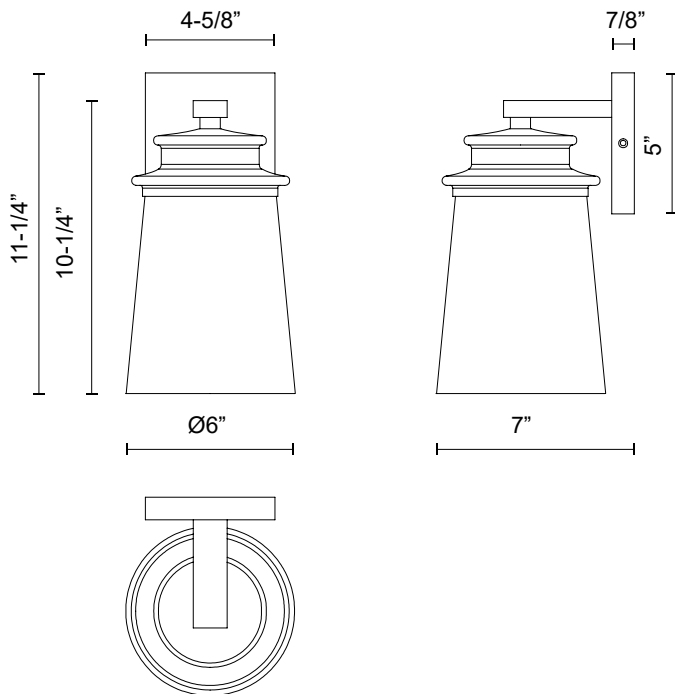

alora mood

P. 1.855.855.8926

CANADA: 19054 28TH Avenue Surrey - BC V3Z 6M3

USA: 3035 E. Lone Mountain Rd - Las Vegas, NV, 89081

QUINCY WV533006

FIXTURE DIMENSIONS	W6" x H11-1/4" x E7"
HEIGHT FROM CENTER	8-7/8"
EXTENSION	7"
LAMP TYPE	E26
MAX WATTAGE	60W
BULB QTY	1
BULBS INCLUDED	No
VOLTAGE	120V
GLASS DETAILS	Clear Glass
MATERIAL	Glass; Steel;
INSTALL OPTIONS	Up/Down; Wall;
LOCATION	Damp
CANOPY DIMENSIONS	W4-5/8" x H5" x E7/8"
BRAND	Alora Mood

[D - Diameter, L - Length, W - Width, H - Height, E - Extension]

AVAILABLE FINISHES:

WV533006MBCL
Clear Glass/Matte
Black

*For complete warranty terms, please visit: www.aloralighting.com/warranty

WWW.ALORAMOOD.COM