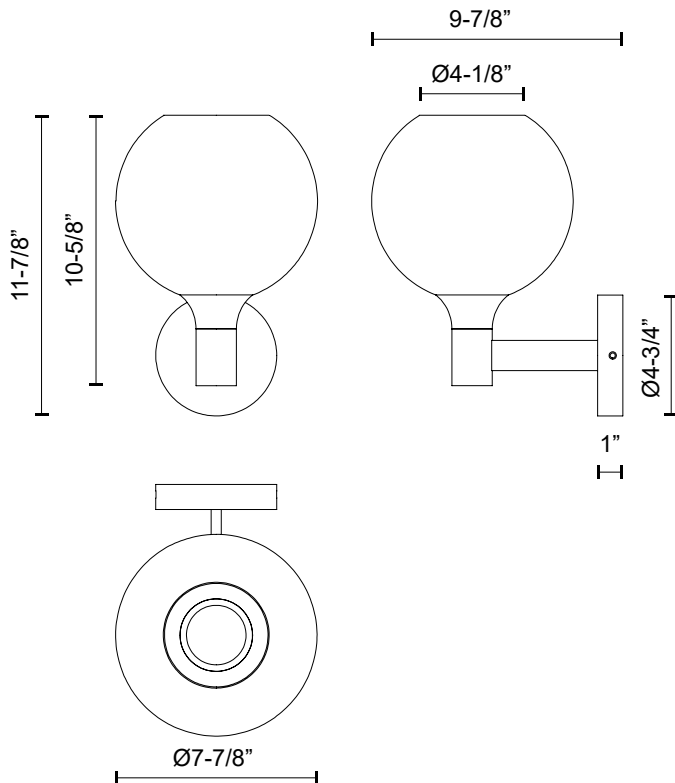

## CASTILLA WV506108

FIXTURE DIMENSIONS	W7-7/8" x H11-7/8" x E9-7/8"
HEIGHT FROM CENTER	9-1/2"
EXTENSION	9-7/8"
LAMP TYPE	E26
MAX WATTAGE	60W
BULB QTY	1
BULBS INCLUDED	No
VOLTAGE	120V
GLASS DETAILS	Clear Glass or Opal Glass
MATERIAL	Glass; Steel;
INSTALL OPTIONS	Up/Down; Wall;
LOCATION	Damp
CANOPY DIMENSIONS	D4-3/4" x E1"
BRAND	Alora Mood

[ D - Diameter, L - Length, W - Width, H - Height, E - Extension ]