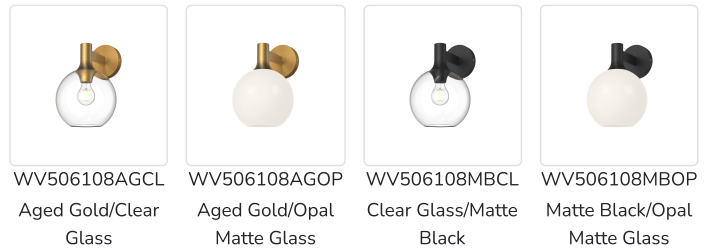

AVAILABLE FINISHES:

*For complete warranty terms, please visit: www.aloralighting.com/warranty

WWW.ALORAMOOD.COM

© 2022 KUZCO LIGHTING. ALL RIGHTS RESERVED.