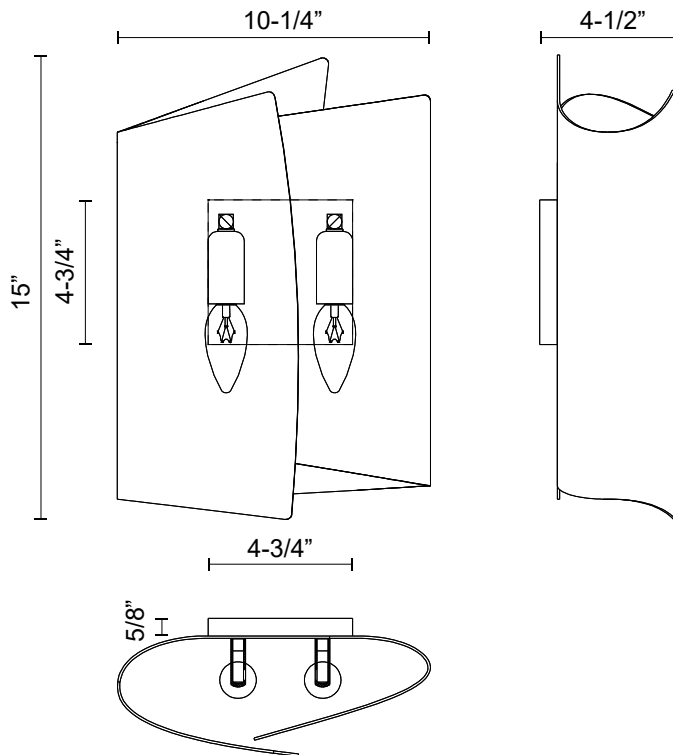

## PARDUCCI WV319202UBLB

FIXTURE DIMENSIONS	W10-1/4" x H15" x E4-1/2"
HEIGHT FROM CENTER	9-1/4"
EXTENSION	4-1/2"
LAMP TYPE	E12
MAX WATTAGE	40W
BULB QTY	2
VOLTAGE	120V
MATERIAL	Brass; Steel;
LOCATION	Damp
BARCODE	691759061314
CANOPY DIMENSIONS	W4-3/4" x H4-3/4" x E5/8"
FINISH OPTION(S)	Light Brass; Urban Bronze;

[ D - Diameter, L - Length, W - Width, H - Height, E - Extension ]