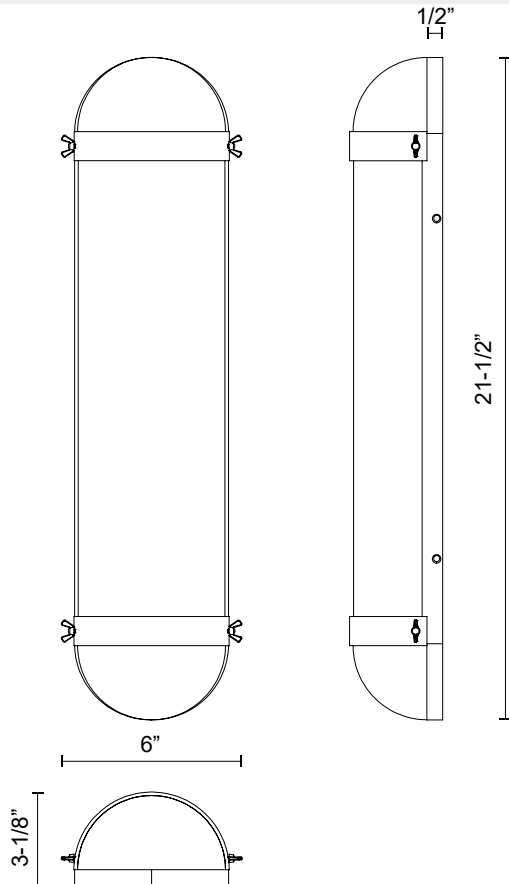

alora mood

P. 1.855.855.8926

CANADA: 19054 28TH Avenue Surrey - BC V3Z 6M3

USA: 3035 E. Lone Mountain Rd - Las Vegas, NV, 89081

CYRUS VL539221

| | |
|--------------------|----------------------------|
| FIXTURE DIMENSIONS | W6" x H21-1/2" x E3-1/8" |
| HEIGHT FROM CENTER | 10-3/4" |
| EXTENSION | 3-1/8" |
| LAMP TYPE | E26 |
| MAX WATTAGE | 60W |
| BULB QTY | 2 |
| BULBS INCLUDED | No |
| VOLTAGE | 120V |
| GLASS DETAILS | Clear Glass |
| MATERIAL | Glass; Steel; |
| INSTALL OPTIONS | Horizontal/Vertical; Wall; |
| ADA COMPLIANT | YES |
| LOCATION | Damp |
| BRAND | Alora Mood |

[D - Diameter, L - Length, W - Width, H - Height, E - Extension]

AVAILABLE FINISHES:

VL539221AGCL
Aged Gold/Clear
Glass

VL539221MBCL
Clear Glass/Matte
Black

*For complete warranty terms, please visit: www.aloralighting.com/warranty