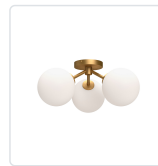

alora mood

P. 1.855.855.8926

CANADA: 19054 28TH Avenue Surrey - BC V3Z 6M3

USA: 3035 E. Lone Mountain Rd - Las Vegas, NV, 89081

CASSIA SF549315

FIXTURE DIMENSIONS	D17-3/4" x H7-5/8"
LAMP TYPE	E12
MAX WATTAGE	40W
BULB QTY	3
BULBS INCLUDED	No
VOLTAGE	120V
GLASS DETAILS	Opal Glass
MATERIAL	Glass; Steel;
LOCATION	Dry
CANOPY DIMENSIONS	D4-3/4" x H7/8"
BRAND	Alora Mood

[D - Diameter, L - Length, W - Width, H - Height, E - Extension]

AVAILABLE FINISHES:

SF549315AGOP

Aged Gold/Opal
Matte Glass

SF549315MBOP

Matte Black/Opal
Matte Glass

*For complete warranty terms, please visit: www.aloralighting.com/warranty