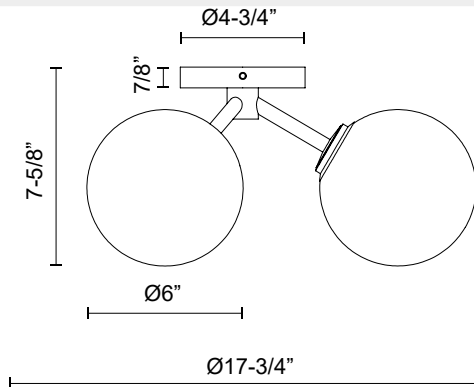

alora mood

P. 1.855.855.8926

CANADA: 19054 28TH Avenue Surrey - BC V3Z 6M3

USA: 3035 E. Lone Mountain Rd - Las Vegas, NV, 89081

CASSIA SF549315

FIXTURE DIMENSIONS	D17-3/4" x H7-5/8"
LAMP TYPE	E12
MAX WATTAGE	40W
BULB QTY	3
BULBS INCLUDED	No
VOLTAGE	120V
GLASS DETAILS	Opal Glass
MATERIAL	Glass; Steel;
LOCATION	Dry
CANOPY DIMENSIONS	D4-3/4" x H7/8"
BRAND	Alora Mood

[D - Diameter, L - Length, W - Width, H - Height, E - Extension]

AVAILABLE FINISHES:

SF549315AGOP

Aged Gold/Opal
Matte Glass

SF549315MBOP

Matte Black/Opal
Matte Glass

*For complete warranty terms, please visit: www.aloralighting.com/warranty