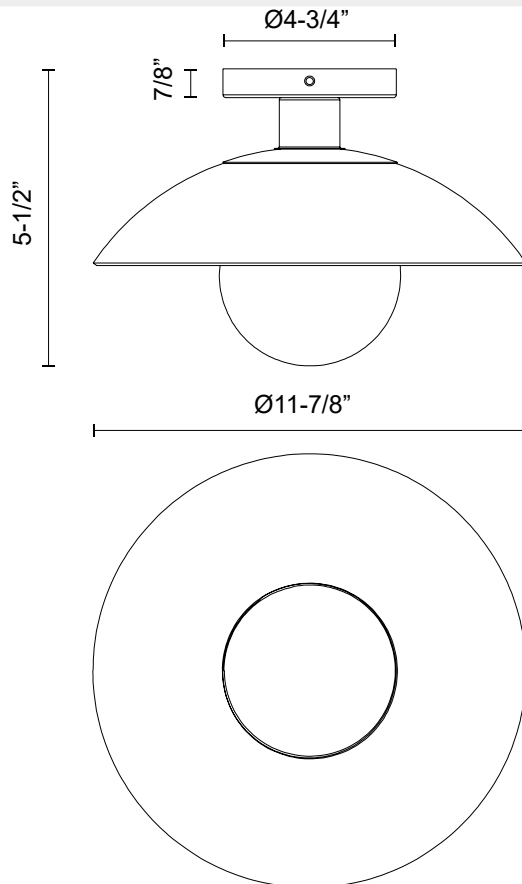

alora mood

P. 1.855.855.8926

CANADA: 19054 28TH Avenue Surrey - BC V3Z 6M3

USA: 3035 E. Lone Mountain Rd - Las Vegas, NV, 89081

FRANCESCA SF517112

FIXTURE DIMENSIONS	D11-7/8" x H5-1/2"
LAMP TYPE	E26
MAX WATTAGE	60W
BULB QTY	1
BULBS INCLUDED	No
VOLTAGE	120V
GLASS DETAILS	Clear Glass
MATERIAL	Glass; Steel;
LOCATION	Dry
CANOPY DIMENSIONS	D4-3/4" x H7/8"
BRAND	Alora Mood

[D - Diameter, L - Length, W - Width, H - Height, E - Extension]

AVAILABLE FINISHES:

SF517112AGCL
Aged Gold/Clear
Glass

SF517112MBCL
Clear Glass/Matte
Black

*For complete warranty terms, please visit: www.aloralighting.com/warranty