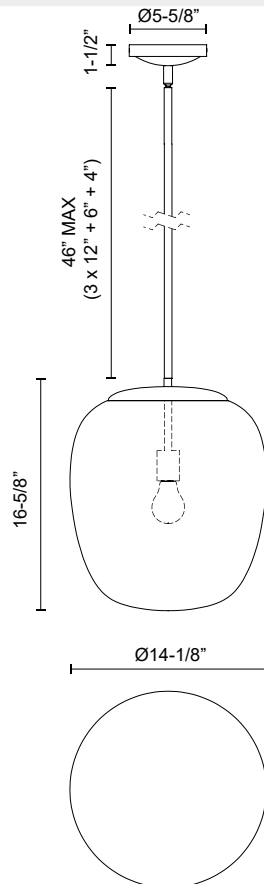

alora mood

P. 1.855.855.8926

CANADA: 19054 28TH Avenue Surrey - BC V3Z 6M3

USA: 3035 E. Lone Mountain Rd - Las Vegas, NV, 89081

HOLDEN PD541014

FIXTURE DIMENSIONS	D14-1/8" x H16-5/8"
LAMP TYPE	E26
MAX WATTAGE	60W
BULB QTY	1
BULBS INCLUDED	No
VOLTAGE	120V
GLASS DETAILS	Opal Glass
MATERIAL	Glass; Steel;
ROD LENGTH	46" Max (3x12" + 1x6" + 1x4")
DIAMETER OF ROD	1/2"
WIRE LENGTH	60"
MINIMUM HANG HEIGHT	24"
SLOPED CEILING ADAPTABLE	Yes, Up to 45 Degrees
LOCATION	Dry
CANOPY DIMENSIONS	D5-5/8" x H1-1/2"
BRAND	Alora Mood

[D - Diameter, L - Length, W - Width, H - Height, E - Extension]

AVAILABLE FINISHES:

*For complete warranty terms, please visit: www.aloralighting.com/warranty

WWW.ALORAMOOD.COM

© 2022 KUZCO LIGHTING. ALL RIGHTS RESERVED.