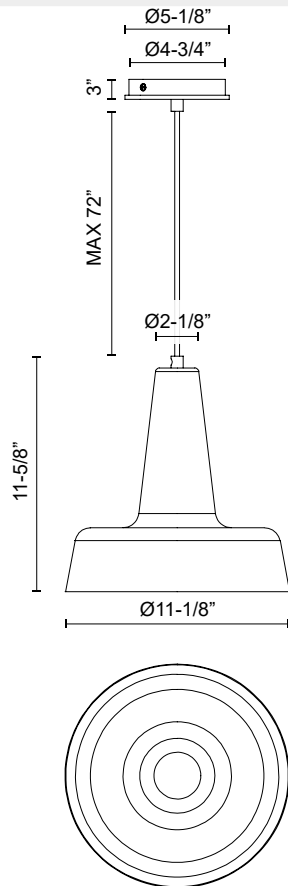

JULIANA PD527811

FIXTURE DIMENSIONS	D11-1/8" x H11-5/8"
LAMP TYPE	E26
MAX WATTAGE	60W
BULB QTY	1
BULBS INCLUDED	No
VOLTAGE	120V
SHADE DIMENSIONS	D11-1/8" x H11-1/8"
MATERIAL	Aluminum; Steel;
WIRE LENGTH	72"
MINIMUM HANG HEIGHT	16"
SLOPED CEILING ADAPTABLE	Yes
LOCATION	Dry
CANOPY DIMENSIONS	D5-1/8" x H3"
BRAND	Alora Mood

[D - Diameter, L - Length, W - Width, H - Height, E - Extension]

AVAILABLE FINISHES:

PD527811BG
Brushed Gold

PD527811MB
Matte Black

PD527811WH
White

*For complete warranty terms, please visit: www.aloralighting.com/warranty