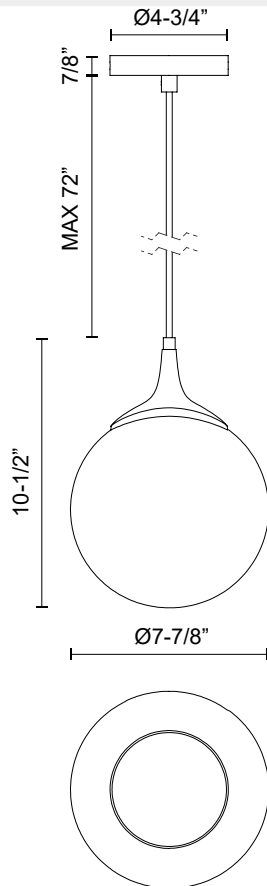

## NOUVEAU PD505108

FIXTURE DIMENSIONS	D7-7/8" x H10-1/2"
LAMP TYPE	E26
MAX WATTAGE	40W
BULB QTY	1
BULBS INCLUDED	No
VOLTAGE	120V
GLASS DETAILS	Opal Glass
MATERIAL	Glass; Steel;
WIRE LENGTH	72"
MINIMUM HANG HEIGHT	12"
SLOPED CEILING ADAPTABLE	Yes
LOCATION	Dry
CANOPY DIMENSIONS	D4-3/4" x H7/8"
BRAND	Alora Mood

[ D - Diameter, L - Length, W - Width, H - Height, E - Extension ]