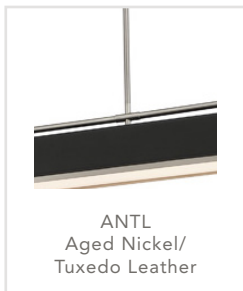

VALISE

PD307960VBTL

| | |
|---------------------|------------------------|
| FIXTURE DIMENSIONS | 60"L x 5"W x 7.1"H |
| HEIGHT FROM CENTER | - |
| WEIGHT | - |
| GLASS | - |
| MATERIAL | Steel & Vegan Leather |
| CANOPY SIZE | 24.4"L x 5"W x 1"H |
| LAMPING | LED - details below |
| VOLTAGE | 120V |
| WIRE / CORD LENGTH | 144" 3 x 12" + 1 x 6" |
| CORD TYPE | - |
| MINIMUM HANG HEIGHT | 17.6" |
| INSTALL OPTIONS | - |
| ADA COMPLIANT | - |
| CERTIFICATION | ETL |
| UPC | 841387002436 |
| PACKAGE SIZE | - |
| PACKAGE WEIGHT | - |

[D - Diameter, L - Length, W - Width, H - Height, E - Extension]

AVAILABLE FINISHES:

LED INFO

| | |
|-------------------|--------|
| WATTAGE | 60W |
| LUMENS | 2100lm |
| COLOR TEMPERATURE | 2700K |
| CRI | >90 |
| DIMMABLE | YES |