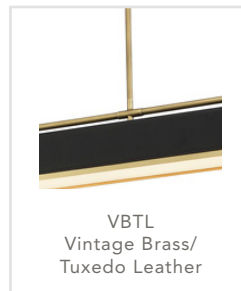

VALISE

PD307960VBTL

| | |
|---------------------|------------------------|
| FIXTURE DIMENSIONS | 60"L x 5"W x 7.1"H |
| HEIGHT FROM CENTER | - |
| WEIGHT | - |
| GLASS | - |
| MATERIAL | Steel & Vegan Leather |
| CANOPY SIZE | 24.4"L x 5"W x 1"H |
| LAMPING | LED - details below |
| VOLTAGE | 120V |
| WIRE / CORD LENGTH | 144" 3 x 12" + 1 x 6" |
| CORD TYPE | - |
| MINIMUM HANG HEIGHT | 17.6" |
| INSTALL OPTIONS | - |
| ADA COMPLIANT | - |
| CERTIFICATION | ETL |
| UPC | 841387002436 |
| PACKAGE SIZE | - |
| PACKAGE WEIGHT | - |

[D - Diameter, L - Length, W - Width, H - Height, E - Extension]

AVAILABLE FINISHES:

LED INFO

| | |
|-------------------|--------|
| WATTAGE | 60W |
| LUMENS | 2100lm |
| COLOR TEMPERATURE | 2700K |
| CRI | >90 |
| DIMMABLE | YES |