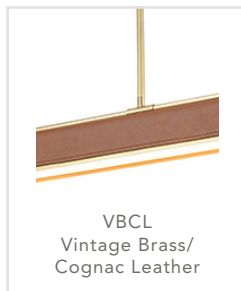

alora

P. 1.833.MY ALORA (692.5672)

CANADA: 102-19028 27TH Ave. - Surrey, BC V3Z 5T1

USA: 3035 E. Lone Mountain Rd - Las Vegas, NV, 89081

VALISE

PD307931ANTL

FIXTURE DIMENSIONS	31.5" L x 2.4" W x 3.9" H
HEIGHT FROM CENTER	-
WEIGHT	-
GLASS	-
MATERIAL	Steel & Vegan Leather
CANOPY SIZE	4.8" D x 1" H
LAMPING	LED - details below
VOLTAGE	120V
WIRE / CORD LENGTH	144" 3 x 12" + 1 x 6"
CORD TYPE	-
MINIMUM HANG HEIGHT	12.8"
INSTALL OPTIONS	Canopy pivot up to 90 degrees
ADA COMPLIANT	-
CERTIFICATION	ETL
UPC	841387000760
PACKAGE SIZE	39.6" x 8.1" x 4.4"
PACKAGE WEIGHT	12.6 LBS

[D - Diameter, L - Length, W - Width, H - Height, E - Extension]

AVAILABLE FINISHES:

LED INFO

WATTAGE	35W
LUMENS	690lm
COLOR TEMPERATURE	2700K
CRI	90
DIMMABLE	Yes

*For complete warranty terms, please visit:
www.aloralighting.com/warranty