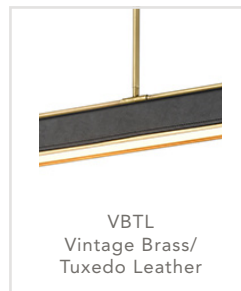

alora

P. 1.833.MY ALORA (692.5672)

CANADA: 102-19028 27TH Ave. - Surrey, BC V3Z 5T1

USA: 3035 E. Lone Mountain Rd - Las Vegas, NV, 89081

VALISE

PD307931ANTL

FIXTURE DIMENSIONS	31.5" L x 2.4" W x 3.9" H
HEIGHT FROM CENTER	-
WEIGHT	-
GLASS	-
MATERIAL	Steel & Vegan Leather
CANOPY SIZE	4.8" D x 1" H
LAMPING	LED - details below
VOLTAGE	120V
WIRE / CORD LENGTH	144" 3 x 12" + 1 x 6"
CORD TYPE	-
MINIMUM HANG HEIGHT	12.8"
INSTALL OPTIONS	Canopy pivot up to 90 degrees
ADA COMPLIANT	-
CERTIFICATION	ETL
UPC	841387000760
PACKAGE SIZE	39.6" x 8.1" x 4.4"
PACKAGE WEIGHT	12.6 LBS

[D - Diameter, L - Length, W - Width, H - Height, E - Extension]

AVAILABLE FINISHES:

LED INFO

WATTAGE	35W
LUMENS	690lm
COLOR TEMPERATURE	2700K
CRI	90
DIMMABLE	Yes

*For complete warranty terms, please visit:
www.aloralighting.com/warranty