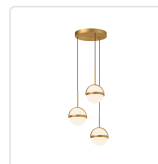

GLOBO MP301003

| | |
|--------------------------|--------------------------------------|
| FIXTURE DIMENSIONS | D16-1/4" x H12-7/8" |
| LIGHT SOURCE | LED with DC Driver |
| WATTAGE | 32W |
| TOTAL LUMENS | 2550lm |
| DELIVERED LUMENS | 2091lm |
| VOLTAGE | 120V |
| COLOR TEMPERATURE | 3000K |
| CRI (RA) | 90CRI |
| DIMMABLE | Yes, TRIAC/ELV Dimmer (Not Included) |
| DIFFUSER DETAILS | Frosted Acrylic |
| WIRE LENGTH | 144" |
| MINIMUM HANG HEIGHT | 15" |
| SLOPED CEILING ADAPTABLE | Yes |
| LOCATION | Dry |
| CANOPY DIMENSIONS | D11-7/8" x H1-3/8" |
| CEC TITLE 24 JA8 | Yes, JA8-2022 |
| BRAND | Alora |

[D - Diameter, L - Length, W - Width, H - Height, E - Extension]

AVAILABLE FINISHES:

MP301003BG
Brushed Gold

MP301003MB
Matte Black

*For complete warranty terms, please visit: www.aloralighting.com/warranty