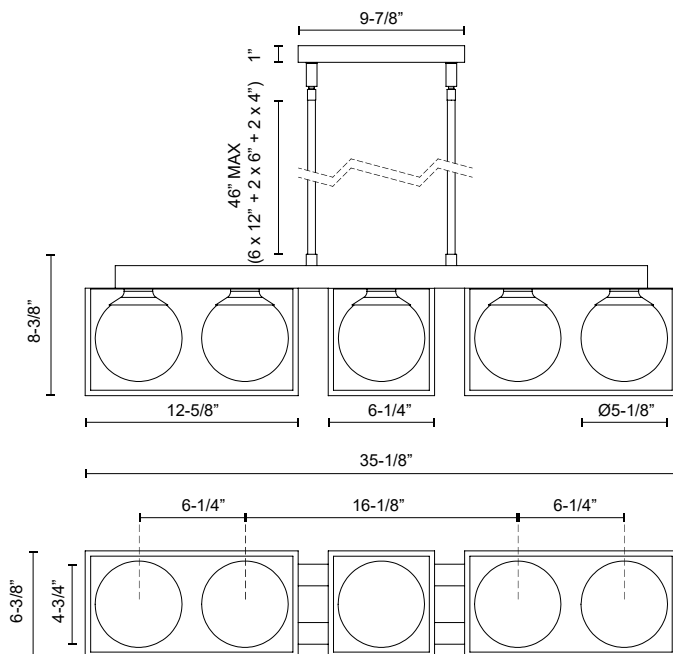

alora mood

P. 1.855.855.8926

CANADA: 19054 28TH Avenue Surrey - BC V3Z 6M3

USA: 3035 E. Lone Mountain Rd - Las Vegas, NV, 89081

AMELIA LP519535

FIXTURE DIMENSIONS	L35-1/8" x W6-3/8" x H8-3/8"
LAMP TYPE	E26
MAX WATTAGE	60W
BULB QTY	5
BULBS INCLUDED	No
VOLTAGE	120V
GLASS DETAILS	Opal Glass
MATERIAL	Glass; Steel;
ROD LENGTH	46" Max (6x12" + 2x6" + 2x4")
DIAMETER OF ROD	1/2"
WIRE LENGTH	60"
MINIMUM HANG HEIGHT	16"
SLOPED CEILING ADAPTABLE	Yes, Up to 45 Degrees
LOCATION	Dry
CANOPY DIMENSIONS	L9-7/8" x W4-3/4" x H1"
BRAND	Alora Mood

[D - Diameter, L - Length, W - Width, H - Height, E - Extension]

AVAILABLE FINISHES:

LP519535AGOP
Aged Gold/Opal
Matte Glass

LP519535MBOP
Matte Black/Opal
Matte Glass

*For complete warranty terms, please visit: www.aloralighting.com/warranty