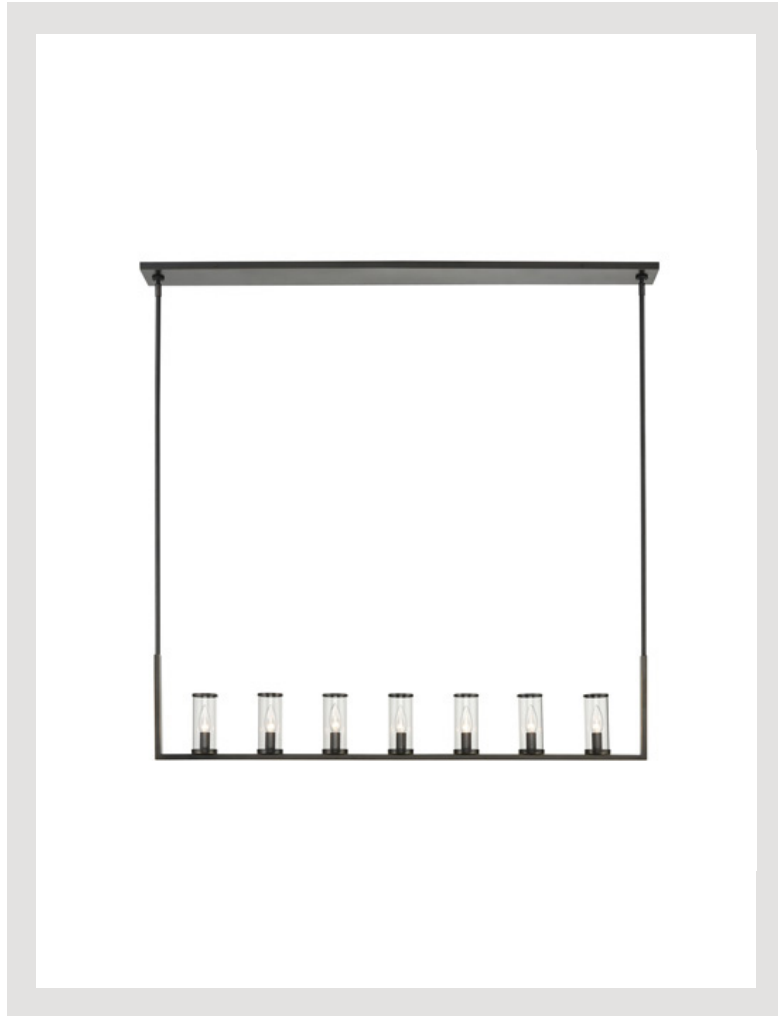

## REVOLVE

LP309007UBCG

FIXTURE DIMENSIONS	47.3"L x 4.3"W x 10.4"H
HEIGHT FROM CENTER	-
WEIGHT	-
GLASS	Clear Glass
MATERIAL	Steel
CANOPY SIZE	49.2"L x 4.3"W x 0.8"H
LAMPING	7 x 60W, E12
VOLTAGE	120V
WIRE / CORD LENGTH	144"  6 x 12" + 2 x 6"
CORD TYPE	-
MINIMUM HANG HEIGHT	19"
INSTALL OPTIONS	-
ADA COMPLIANT	-
CERTIFICATION	UL
UPC	841387002757
PACKAGE SIZE	-
PACKAGE WEIGHT	-