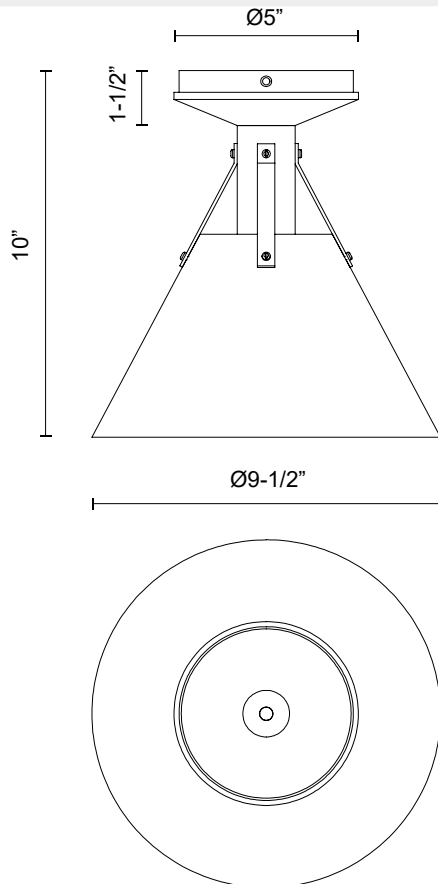

ARCHER FM584811

FIXTURE DIMENSIONS	D9-1/2" x H10"
LAMP TYPE	E26
MAX WATTAGE	60W
BULB QTY	1
BULBS INCLUDED	No
VOLTAGE	120V
SHADE DIMENSIONS	D9-1/2" x H5-5/8"
MATERIAL	Steel
LOCATION	Dry
BRAND	Alora Mood

[D - Diameter, L - Length, W - Width, H - Height, E - Extension]

AVAILABLE FINISHES:

FM584811MB
Matte Black

FM584811SL
Steel Shade

*For complete warranty terms, please visit: www.aloralighting.com/warranty