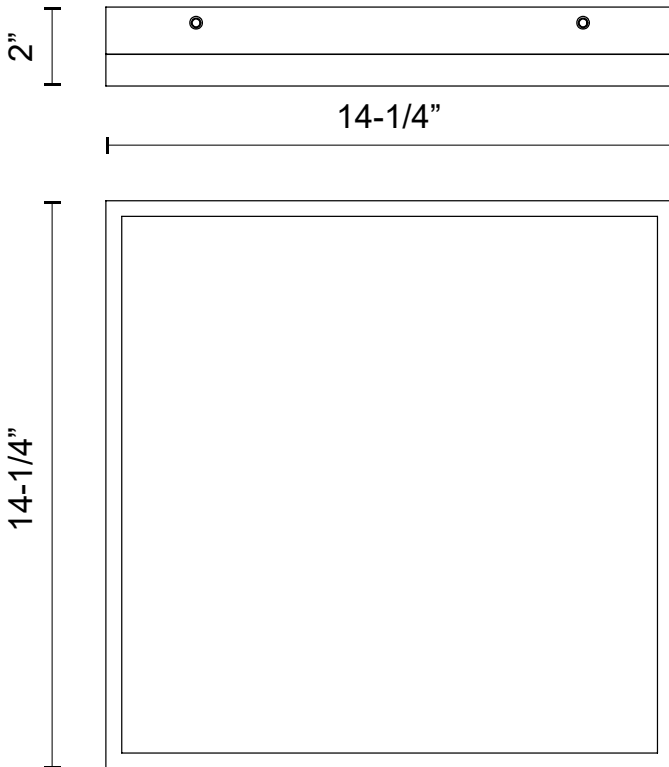

alora mood

P. 1.855.855.8926

CANADA: 19054 28TH Avenue Surrey - BC V3Z 6M3

USA: 3035 E. Lone Mountain Rd - Las Vegas, NV, 89081

SYDNEY FM553214

FIXTURE DIMENSIONS	L14-1/4" x W14-1/4" x H2"
LIGHT SOURCE	AC LED
WATTAGE	36W
TOTAL LUMENS	2800lm
DELIVERED LUMENS	1725lm*
VOLTAGE	120V
COLOR TEMPERATURE	3000K
CRI (RA)	90CRI
DIMMABLE	Yes, ELV Dimmer (Not Included)
GLASS DETAILS	Frosted Glass
MATERIAL	Glass; Steel;
INSTALL OPTIONS	All Orientation; Ceiling and Wall;
LOCATION	Dry
BRAND	Alora Mood

[D - Diameter, L - Length, W - Width, H - Height, E - Extension]

AVAILABLE FINISHES:

FM553214AGMB
Aged Gold/Matte
Black

FM553214AGWH
Aged Gold/White

*For complete warranty terms, please visit: www.aloralighting.com/warranty