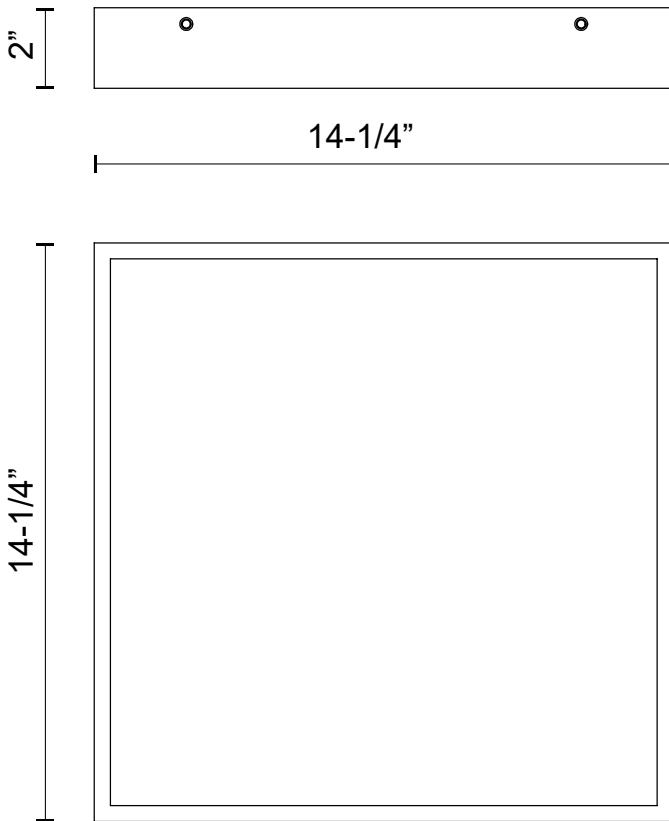

SYDNEY FM553014

FIXTURE DIMENSIONS	L14-1/4" x W14-1/4" x H2"
LIGHT SOURCE	AC LED
WATTAGE	36W
TOTAL LUMENS	2800lm
DELIVERED LUMENS	1725lm*
VOLTAGE	120V
COLOR TEMPERATURE	3000K
CRI (RA)	90CRI
DIMMABLE	Yes, ELV Dimmer (Not Included)
GLASS DETAILS	Frosted Glass
MATERIAL	Glass; Steel;
INSTALL OPTIONS	All Orientation; Ceiling and Wall;
LOCATION	Dry
BRAND	Alora Mood

[D - Diameter, L - Length, W - Width, H - Height, E - Extension]

AVAILABLE FINISHES:

FM553014AG
Aged Gold

FM553014MB
Matte Black

*For complete warranty terms, please visit: www.aloralighting.com/warranty