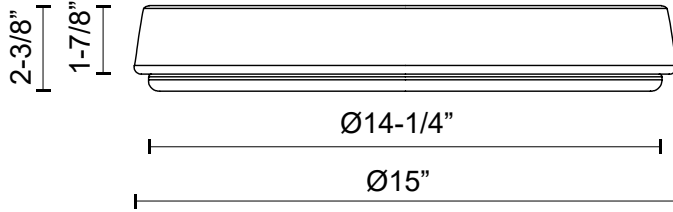

alora mood

P. 1.855.855.8926

CANADA: 19054 28TH Avenue Surrey - BC V3Z 6M3

USA: 3035 E. Lone Mountain Rd - Las Vegas, NV, 89081

LAVAL FM503715-5CCT

FIXTURE DIMENSIONS	D15" x H2-3/8"
LIGHT SOURCE	AC LED
WATTAGE	30W
TOTAL LUMENS	2550lm
DELIVERED LUMENS	AG-1570lm*; BN-1600lm*; MB-1540lm*;
VOLTAGE	120V
COLOR TEMPERATURE	Selectable CCT 2700K/3000K/3500K/4000K/5000K
CRI (RA)	90CRI
DIMMABLE	Yes, ELV Dimmer (Not Included)
DIFFUSER DETAILS	Frosted Acrylic
MATERIAL	Acrylic; Aluminum;
ILLUMINATION DIRECTION	Downlight
INSTALL OPTIONS	All Orientation; Ceiling and Wall;
LOCATION	Dry
CEC TITLE 24 JA8	Yes, JA8-2022
PAINT FINISH	AG01; BN01; MB01;

[D - Diameter, L - Length, W - Width, H - Height, E - Extension]

AVAILABLE FINISHES:

FM503715BN-
5CCT

Brushed Nickel

FM503715AG-
5CCT

Aged Gold

FM503715MB-
5CCT

Matte Black