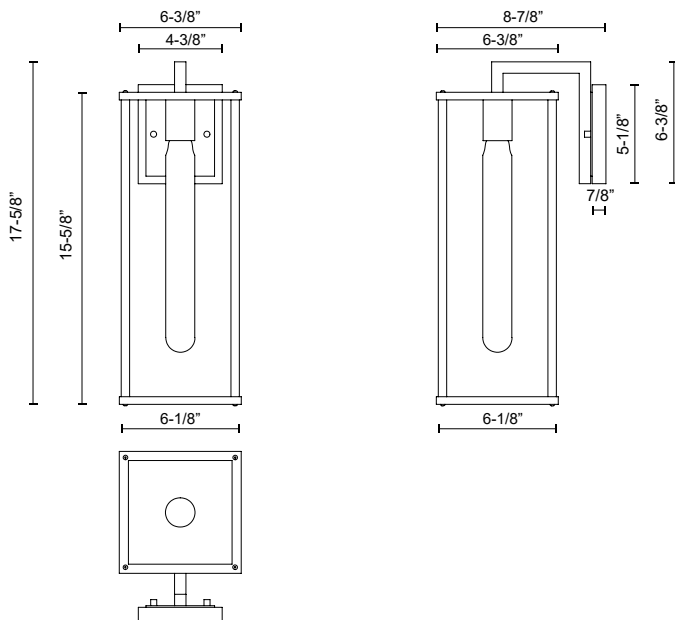

alora mood

P. 1.855.855.8926

CANADA: 19054 28TH Avenue Surrey - BC V3Z 6M3

USA: 3035 E. Lone Mountain Rd - Las Vegas, NV, 89081

BRENTWOOD EW652707

FIXTURE DIMENSIONS	W6-3/8" x H17-5/8" x E8-7/8"
HEIGHT FROM CENTER	13-7/8"
EXTENSION	8-7/8"
LAMP TYPE	E26
MAX WATTAGE	60W
BULB QTY	1
BULBS INCLUDED	No
VOLTAGE	120V
GLASS DETAILS	Clear Glass
MATERIAL	Aluminum; Glass; Steel;
INSTALL OPTIONS	Down Only; Wall;
LOCATION	Wet
CANOPY DIMENSIONS	W4-3/8" x H5-1/8" x E7/8"
BRAND	Alora Mood

[D - Diameter, L - Length, W - Width, H - Height, E - Extension]

AVAILABLE FINISHES:

EW652707BKCL

Clear
Glass/Textured
Black

*For complete warranty terms, please visit: www.aloralighting.com/warranty

WWW.ALORAMOOD.COM