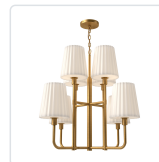

alora mood

P. 1.855.855.8926

CANADA: 19054 28TH Avenue Surrey - BC V3Z 6M3

USA: 3035 E. Lone Mountain Rd - Las Vegas, NV, 89081

PLISSE CH628830

FIXTURE DIMENSIONS	D30" x H25-7/8"
LAMP TYPE	E26
MAX WATTAGE	60W
BULB QTY	8
BULBS INCLUDED	No
VOLTAGE	120V
GLASS DETAILS	Opal Glass
MATERIAL	Glass; Steel;
WIRE LENGTH	84"
MINIMUM HANG HEIGHT	32"
SLOPED CEILING ADAPTABLE	Yes
LOCATION	Dry
CANOPY DIMENSIONS	D5-1/8" x H7/8"
BRAND	Alora Mood

[D - Diameter, L - Length, W - Width, H - Height, E - Extension]

AVAILABLE FINISHES:

CH628830CHOP
Chrome/Opal
Matte Glass

CH628830AGOP
Aged Gold/Opal
Matte Glass

CH628830MBOP
Matte Black/Opal
Matte Glass

*For complete warranty terms, please visit: www.aloralighting.com/warranty