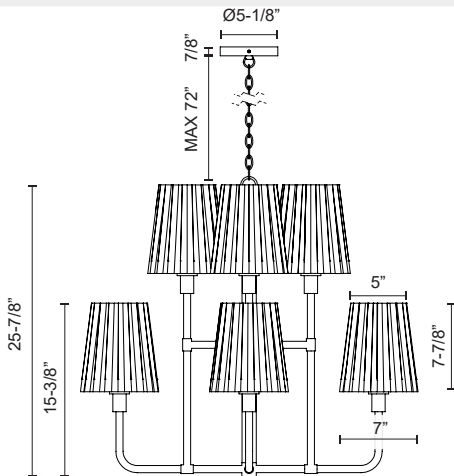

alora mood

P. 1.855.855.8926

CANADA: 19054 28TH Avenue Surrey - BC V3Z 6M3

USA: 3035 E. Lone Mountain Rd - Las Vegas, NV, 89081

PLISSE CH628830

FIXTURE DIMENSIONS	D30" x H25-7/8"
LAMP TYPE	E26
MAX WATTAGE	60W
BULB QTY	8
BULBS INCLUDED	No
VOLTAGE	120V
GLASS DETAILS	Opal Glass
MATERIAL	Glass; Steel;
WIRE LENGTH	84"
MINIMUM HANG HEIGHT	32"
SLOPED CEILING ADAPTABLE	Yes
LOCATION	Dry
CANOPY DIMENSIONS	D5-1/8" x H7/8"
BRAND	Alora Mood

[D - Diameter, L - Length, W - Width, H - Height, E - Extension]

AVAILABLE FINISHES:

CH628830CHOP
Chrome/Opal
Matte Glass

CH628830AGOP
Aged Gold/Opal
Matte Glass

CH628830MBOP
Matte Black/Opal
Matte Glass

*For complete warranty terms, please visit: www.aloralighting.com/warranty