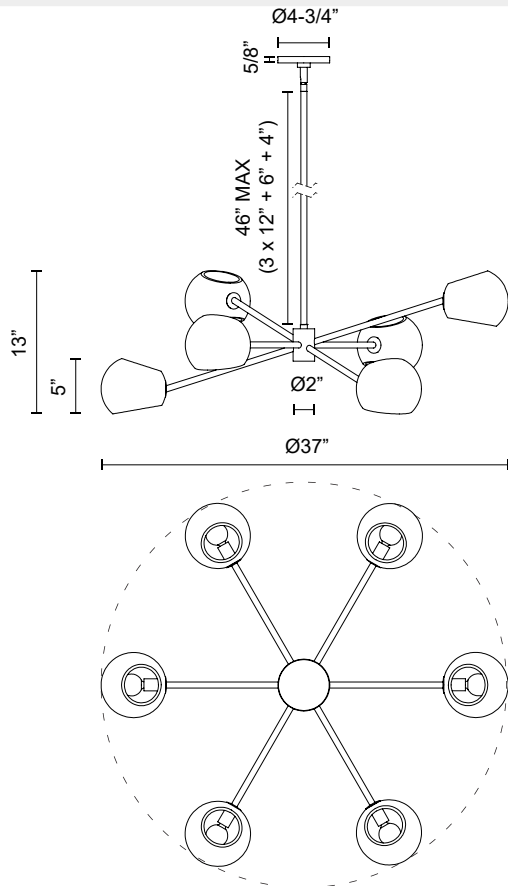

alora mood

P. 1.855.855.8926

CANADA: 19054 28TH Avenue Surrey - BC V3Z 6M3

USA: 3035 E. Lone Mountain Rd - Las Vegas, NV, 89081

WILLOW CH548637

FIXTURE DIMENSIONS	D37" x H13"
LAMP TYPE	E12
MAX WATTAGE	60W
BULB QTY	6
BULBS INCLUDED	No
VOLTAGE	120V
GLASS DETAILS	Clear Glass, Copper Glass, Opal Glass or Smoked Glass
MATERIAL	Glass; Steel;
ROD LENGTH	46" Max (3x12" + 1x6" + 1x4")
DIAMETER OF ROD	5/8"
WIRE LENGTH	60"
MINIMUM HANG HEIGHT	18"
SLOPED CEILING ADAPTABLE	Yes, Up to 45 Degrees
LOCATION	Dry
CANOPY DIMENSIONS	D4-3/4" x H5/8"
BRAND	Alora Mood

[D - Diameter, L - Length, W - Width, H - Height, E - Extension]

AVAILABLE FINISHES:

*For complete warranty terms, please visit: www.aloralighting.com/warranty

WWW.ALORAMOOD.COM

© 2022 KUZCO LIGHTING. ALL RIGHTS RESERVED.