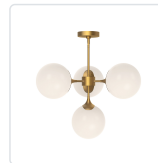

alora mood

P. 1.855.855.8926

CANADA: 19054 28TH Avenue Surrey - BC V3Z 6M3

USA: 3035 E. Lone Mountain Rd - Las Vegas, NV, 89081

NOUVEAU CH505426

FIXTURE DIMENSIONS	D26" x H17-1/8"
LAMP TYPE	E26
MAX WATTAGE	40W
BULB QTY	4
BULBS INCLUDED	No
VOLTAGE	120V
GLASS DETAILS	Opal Glass
MATERIAL	Glass; Steel;
ROD LENGTH	46" Max (3x12" + 1x6" + 1x4")
DIAMETER OF ROD	1/2"
WIRE LENGTH	60"
MINIMUM HANG HEIGHT	24"
SLOPED CEILING ADAPTABLE	Yes, Up to 45 Degrees
LOCATION	Dry
CANOPY DIMENSIONS	D5-1/8" x H1"
BRAND	Alora Mood

[D - Diameter, L - Length, W - Width, H - Height, E - Extension]

AVAILABLE FINISHES:

CH505426AGOP

Aged Gold/Opal
Matte Glass

CH505426MBOP

Matte Black/Opal
Matte Glass

*For complete warranty terms, please visit: www.aloralighting.com/warranty