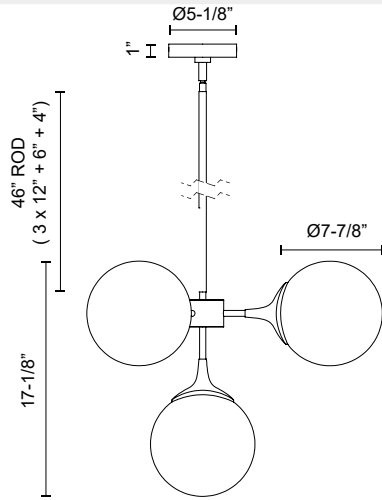

alora mood

P. 1.855.855.8926

CANADA: 19054 28TH Avenue Surrey - BC V3Z 6M3

USA: 3035 E. Lone Mountain Rd - Las Vegas, NV, 89081

NOUVEAU CH505426

FIXTURE DIMENSIONS	D26" x H17-1/8"
LAMP TYPE	E26
MAX WATTAGE	40W
BULB QTY	4
BULBS INCLUDED	No
VOLTAGE	120V
GLASS DETAILS	Opal Glass
MATERIAL	Glass; Steel;
ROD LENGTH	46" Max (3x12" + 1x6" + 1x4")
DIAMETER OF ROD	1/2"
WIRE LENGTH	60"
MINIMUM HANG HEIGHT	24"
SLOPED CEILING ADAPTABLE	Yes, Up to 45 Degrees
LOCATION	Dry
CANOPY DIMENSIONS	D5-1/8" x H1"
BRAND	Alora Mood

[D - Diameter, L - Length, W - Width, H - Height, E - Extension]

AVAILABLE FINISHES:

CH505426AGOP

Aged Gold/Opal
Matte Glass

CH505426MBOP

Matte Black/Opal
Matte Glass

*For complete warranty terms, please visit: www.aloralighting.com/warranty