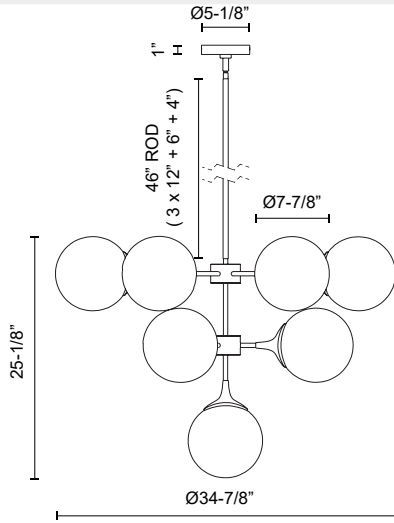

alora mood

P. 1.855.855.8926

CANADA: 19054 28TH Avenue Surrey - BC V3Z 6M3

USA: 3035 E. Lone Mountain Rd - Las Vegas, NV, 89081

NOUVEAU CH505335

FIXTURE DIMENSIONS	D34-7/8" x H25-1/8"
LAMP TYPE	E26
MAX WATTAGE	40W
BULB QTY	10
BULBS INCLUDED	No
VOLTAGE	120V
GLASS DETAILS	Opal Glass
MATERIAL	Glass; Steel;
ROD LENGTH	46" Max (3x12" + 1x6" + 1x4")
DIAMETER OF ROD	1/2"
WIRE LENGTH	60"
MINIMUM HANG HEIGHT	30"
SLOPED CEILING ADAPTABLE	Yes, Up to 45 Degrees
LOCATION	Dry
CANOPY DIMENSIONS	D5-1/8" x H1"
BRAND	Alora Mood

[D - Diameter, L - Length, W - Width, H - Height, E - Extension]

AVAILABLE FINISHES:

CH505335AGOP
Aged Gold/Opal
Matte Glass

CH505335MBOP
Matte Black/Opal
Matte Glass

*For complete warranty terms, please visit: www.aloralighting.com/warranty