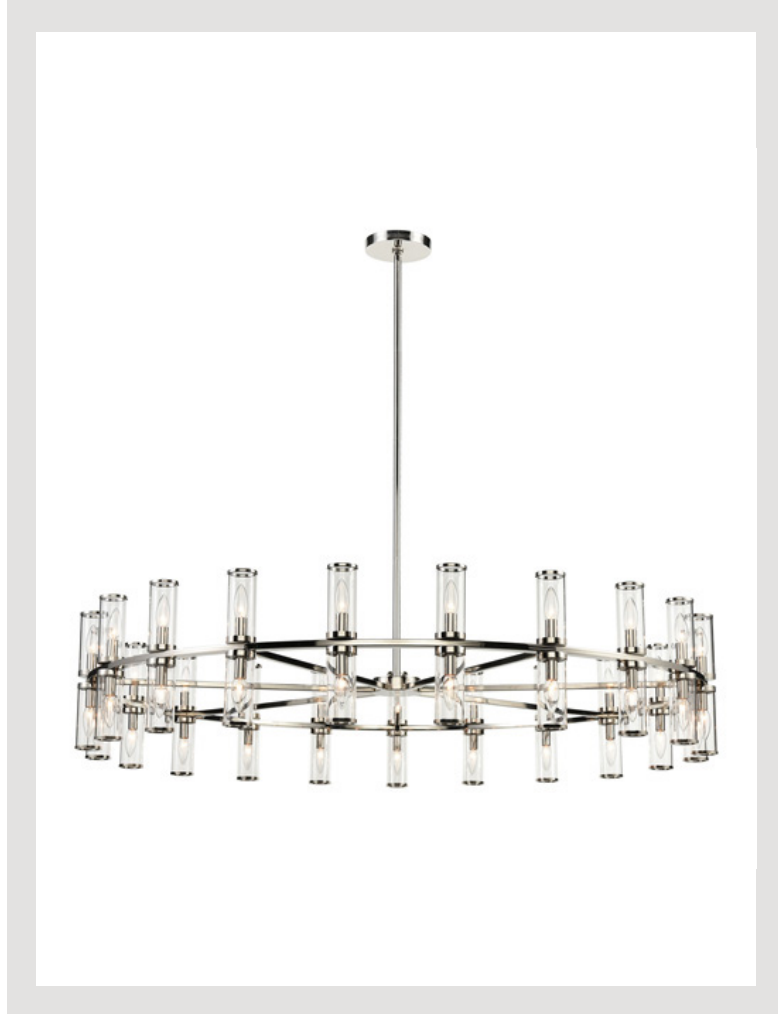

alora

P. 1.833.MY ALORA (692.5672)

CANADA: 102-19028 27TH Ave. - Surrey, BC V3Z 5T1

USA: 3035 E. Lone Mountain Rd - Las Vegas, NV, 89081

REVOLVE CH309042PNCG

FIXTURE DIMENSIONS	60.1"D x 12.6"H
HEIGHT FROM CENTER	-
WEIGHT	-
GLASS	Clear Glass
MATERIAL	Steel
CANOPY SIZE	4.8"D x 0.8"H
LAMPING	42 x 60W, E12
VOLTAGE	120V
WIRE / CORD LENGTH	144" 3 x 12" + 1 x 6"
CORD TYPE	-
MINIMUM HANG HEIGHT	21.6"
INSTALL OPTIONS	-
ADA COMPLIANT	-
CERTIFICATION	UL
UPC	841387002689
PACKAGE SIZE	-
PACKAGE WEIGHT	-

[D - Diameter, L - Length, W - Width, H - Height, E - Extension]

AVAILABLE FINISHES:

*For complete warranty terms, please visit:
www.aloralighting.com/warranty