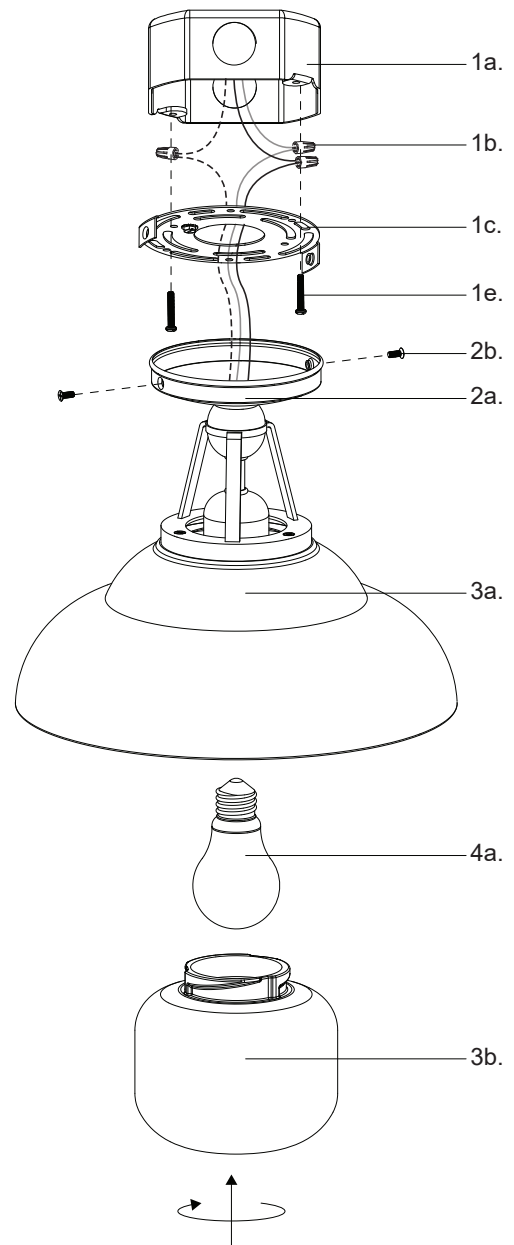

Please Note:

- 120V input

NOTICE

- The important safeguards and instructions outlined in this sheet cannot cover all possible conditions and situations that may occur. It must be understood that caution and certain care factors must be followed. These instructions are provided for your safety and we highly recommend that a licensed, trained electrician install this unit.
- This fixture is designed to be mounted on a correctly installed standard round or octagon box OR through a wiring box with a plaster frame. The box must be securely mounted to the structure of the building. The crossbar and hardware supplied should be used, directly mounting the fixture to the outlet box may make it impossible to correctly align the fixture.

ASSEMBLY INSTRUCTIONS

Step 1

Remove fixture from its original package.

Step 2

Separate mounting plate (1c) from canopy (2a) by removing canopy screws (2b).

Step 3

Attach mounting plate (1c) to electrical junction box (1a) using junction box screws provided (1e) in hardware package.

Step 4

Make proper electrical connections (**black to hot "L"**, **white to neutral "N"**, **ground to "GND"**) with wire nuts (1b) provided in hardware package.

Step 5

Attach canopy (2a) to mounting plate (1c) with canopy screws (2b).

Step 6

Install the recommended lamp (4a) (not provided) (referred on the socket label for maximum wattage and type) to fixture socket.

Step 7

Secure glass (3b) to fixture (3a) by threading clockwise.

You are now ready to enjoy your fixture.