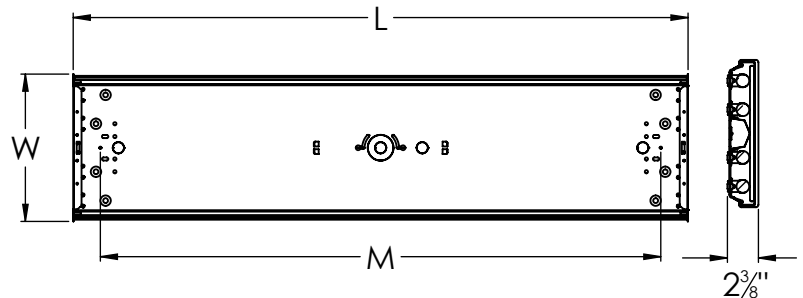

Specifications and dimensions
subject to change without notice.

Ordering Information:

Prismatic 120V

120-277V	Qty.	Lamp	L	W	H
LW217R8	2	F17T8	24"	7"	2-3/8"
LW232R8	2	F32T8	48"	7"	2-3/8"
LW432R8	4	F32T8	48"	11-1/2"	2-3/8"

White 120V

120-277V	Qty.	Lamp	L	W	H
LW217WAR8	2	F17T8	24"	7"	2-3/8"
LW232WAR8	2	F32T8	48"	7"	2-3/8"
LW432WAR8	4	F32T8	48"	11-1/2"	2-3/8"

LOCATION		DATE
PREPARED BY		QUANTITY
COMMENTS		FIXTURE TYPE
CATALOG NUMBER		

Lamp	L	W	D	M
2 - F17T8	24"	7"	2-3/8"	19-3/4"
2 - F32T8	48"	7"	2-3/8"	43-3/4"
4 - F32T8	48"	11-1/2"	2-3/8"	43-3/4"