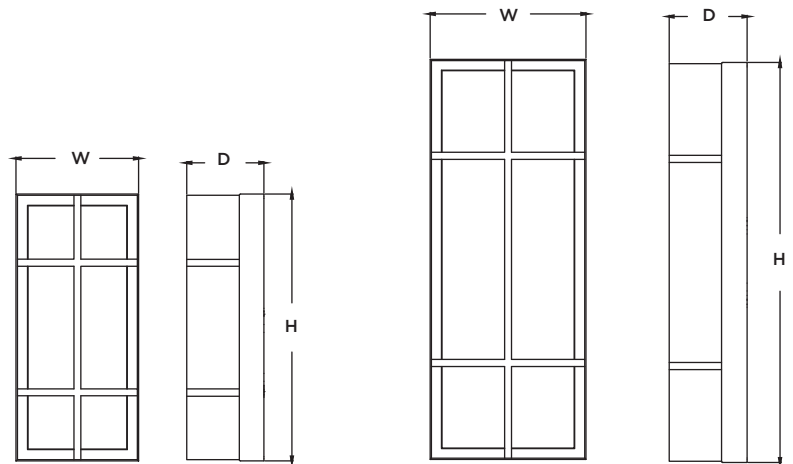

12" Textured Grey

18" Textured Bronze