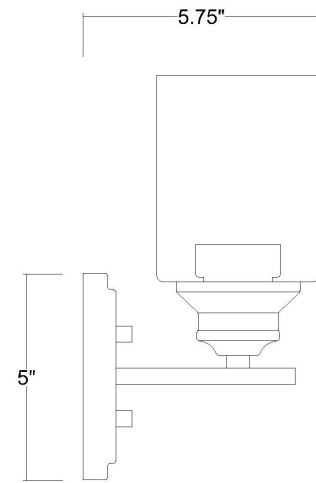

IN41451SN

GEMMA 2-LIGHT WALL SCONCE

Description:	Gemma 2-Light Wall Sconce
Finish:	Satin Nickel
Dimensions:	14" W x 10" H x 5-3/4" ext. Height on Center: 6-1/2"
Bulbs:	2-100W Med.
Installed Weight:	2 lbs.
Certification:	cUL / damp location

Material:	Steel and glass
Shades:	Glass
Glass:	Clear
Back Plate Dimensions:	8" x 5" oval
Chain/Wire:	NA
Additional Finishes:	BK, ORB