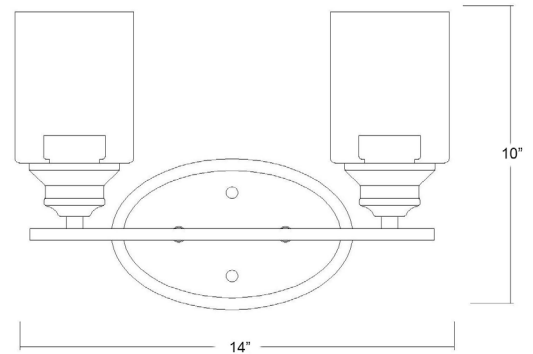

IN41451SN

GEMMA 2-LIGHT WALL SCONCE

Description:	Gemma 2-Light Wall Sconce
Finish:	Satin Nickel
Dimensions:	14" W x 10" H x 5-3/4" ext. Height on Center: 6-1/2"
Bulbs:	2-100W Med.
Installed Weight:	2 lbs.
Certification:	cUL / damp location

Material:	Steel and glass
Shades:	Glass
Glass:	Clear
Back Plate Dimensions:	8" x 5" oval
Chain/Wire:	NA
Additional Finishes:	BK, ORB