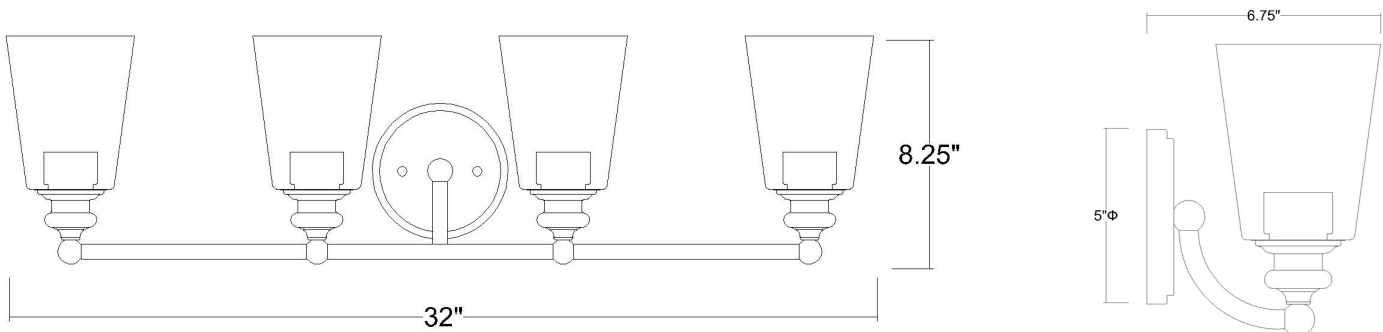

IN41403ORB

CEIL 4-LIGHT WALL SCONCE

Description:	Ceil 4-Light Wall Sconce
Finish:	Oil Rubbed Bronze
Dimensions:	32" W x 8-1/4" H x 6-3/4" ext. Height on Center: 5"
Bulbs:	4-100W Med.
Installed Weight:	7.15 lbs.
Certification:	cUL / dry location

Material:	Steel and glass
Shades:	Glass
Glass:	Clear
Back Plate Dimensions:	5" Dia.
Chain/Wire:	NA
Additional Finishes:	CH