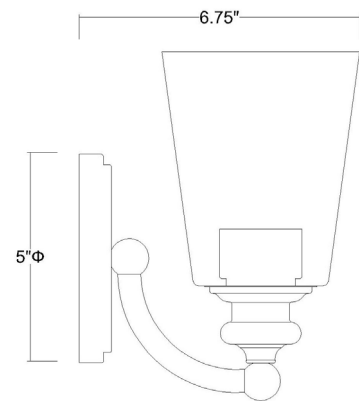

## CEIL 2-LIGHT WALL SCONCE

<b>Description:</b>	Ceil 2-Light Wall Sconce
<b>Finish:</b>	Oil Rubbed Bronze
<b>Dimensions:</b>	14-1/4" W x 8-1/4" H x 6-3/4" ext. Height on Center: 5"
<b>Bulbs:</b>	2-100W Med.
<b>Installed Weight:</b>	3.75 lbs.
<b>Certification:</b>	cUL / dry location

<b>Material:</b>	Steel and glass
<b>Shades:</b>	Glass
<b>Glass:</b>	Clear
<b>Back Plate Dimensions:</b>	5" Dia.
<b>Chain/Wire:</b>	NA
<b>Additional Finishes:</b>	CH