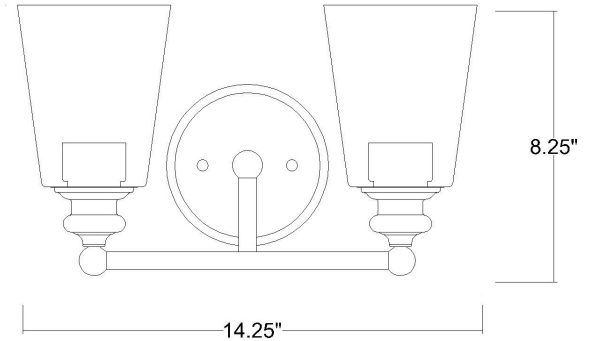

## CEIL 2-LIGHT WALL SCONCE

<b>Description:</b>	Ceil 2-Light Wall Sconce
<b>Finish:</b>	Oil Rubbed Bronze
<b>Dimensions:</b>	14-1/4" W x 8-1/4" H x 6-3/4" ext. Height on Center: 5"
<b>Bulbs:</b>	2-100W Med.
<b>Installed Weight:</b>	3.75 lbs.
<b>Certification:</b>	cUL / dry location

<b>Material:</b>	Steel and glass
<b>Shades:</b>	Glass
<b>Glass:</b>	Clear
<b>Back Plate Dimensions:</b>	5" Dia.
<b>Chain/Wire:</b>	NA
<b>Additional Finishes:</b>	CH