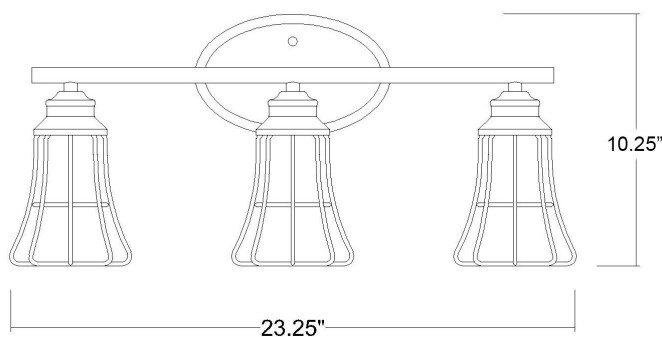

IN41282ORB

PIERS 3-LIGHT WALL SCONCE

Description:	Piers 3-Light Wall Sconce
Finish:	Oil Rubbed Bronze
Dimensions:	23-1/4" W x 10-1/4" H x 6-1/4" ext. Height on Center: 2-1/2"
Bulbs:	3-100W Med.
Installed Weight:	3.2 lbs.
Certification:	cUL / dry location

Material:	Steel
Shades:	NA
Glass:	NA
Back Plate Dimensions:	8" x 5" oval
Chain/Wire:	NA
Additional Finishes:	NA