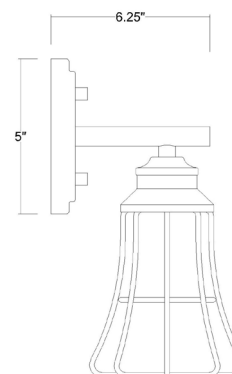

IN41282ORB

PIERS 3-LIGHT WALL SCONCE

Description:	Piers 3-Light Wall Sconce
Finish:	Oil Rubbed Bronze
Dimensions:	23-1/4" W x 10-1/4" H x 6-1/4" ext. Height on Center: 2-1/2"
Bulbs:	3-100W Med.
Installed Weight:	3.2 lbs.
Certification:	cUL / dry location

Material:	Steel
Shades:	NA
Glass:	NA
Back Plate Dimensions:	8" x 5" oval
Chain/Wire:	NA
Additional Finishes:	NA