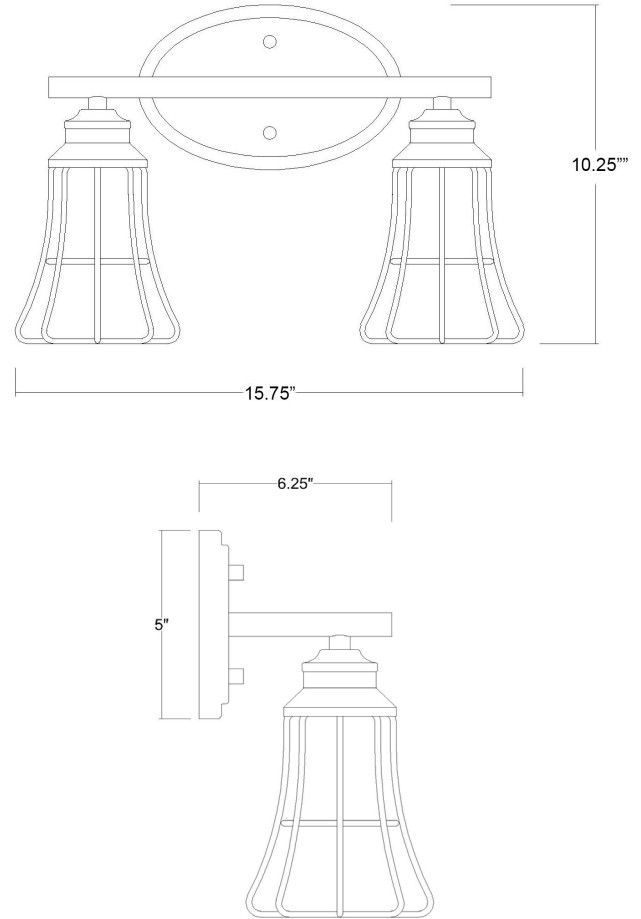

IN41281ORB

PIERS 2-LIGHT WALL SCONCE

Description:	Piers 2-Light Wall Sconce
Finish:	Oil Rubbed Bronze
Dimensions:	15-3/4" W x 10-1/4" H x 6-1/4" ext. Height on Center: 2-1/2"
Bulbs:	2-100W Med.
Installed Weight:	2.25 lbs.
Certification:	cUL / dry location

Material:	Steel
Shades:	NA
Glass:	NA
Back Plate Dimensions:	8" x 5" oval
Chain/Wire:	NA
Additional Finishes:	NA