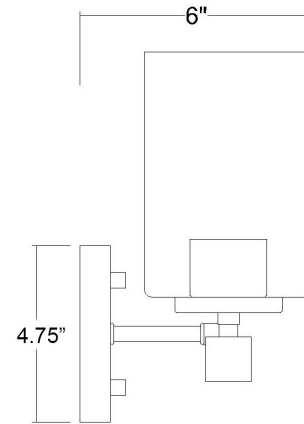

IN41101SN

ORELLA 2-LIGHT WALL SCONCE

Description: Orella 2-Light Wall Sconce

Finish: Satin nickel

Dimensions: 15" W x 10" H x 6" ext.
Height on Center: 7-1/2"

Bulbs: 2-100W Med.

Installed Weight: 3.1 lbs.

Certification: cUL / damp location

Material: Steel and glass

Shades: Glass

Glass: Clear seeded

Back Plate Dimensions: 7-1/4" x 4-3/4"

Chain/Wire: NA

Additional Finishes: BK, ORB