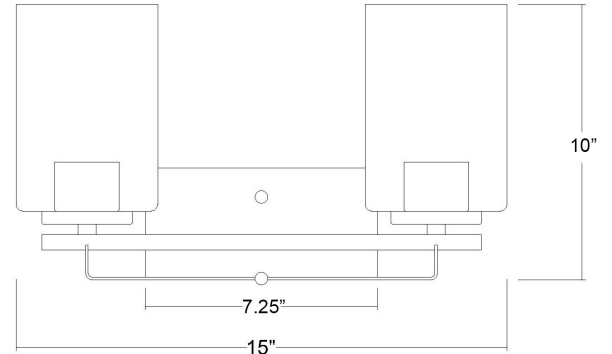

IN41101SN

ORELLA 2-LIGHT WALL SCONCE

Description: Orella 2-Light Wall Sconce

Finish: Satin nickel

Dimensions: 15" W x 10" H x 6" ext.
Height on Center: 7-1/2"

Bulbs: 2-100W Med.

Installed Weight: 3.1 lbs.

Certification: cUL / damp location

Material: Steel and glass

Shades: Glass

Glass: Clear seeded

Back Plate Dimensions: 7-1/4" x 4-3/4"

Chain/Wire: NA

Additional Finishes: BK, ORB