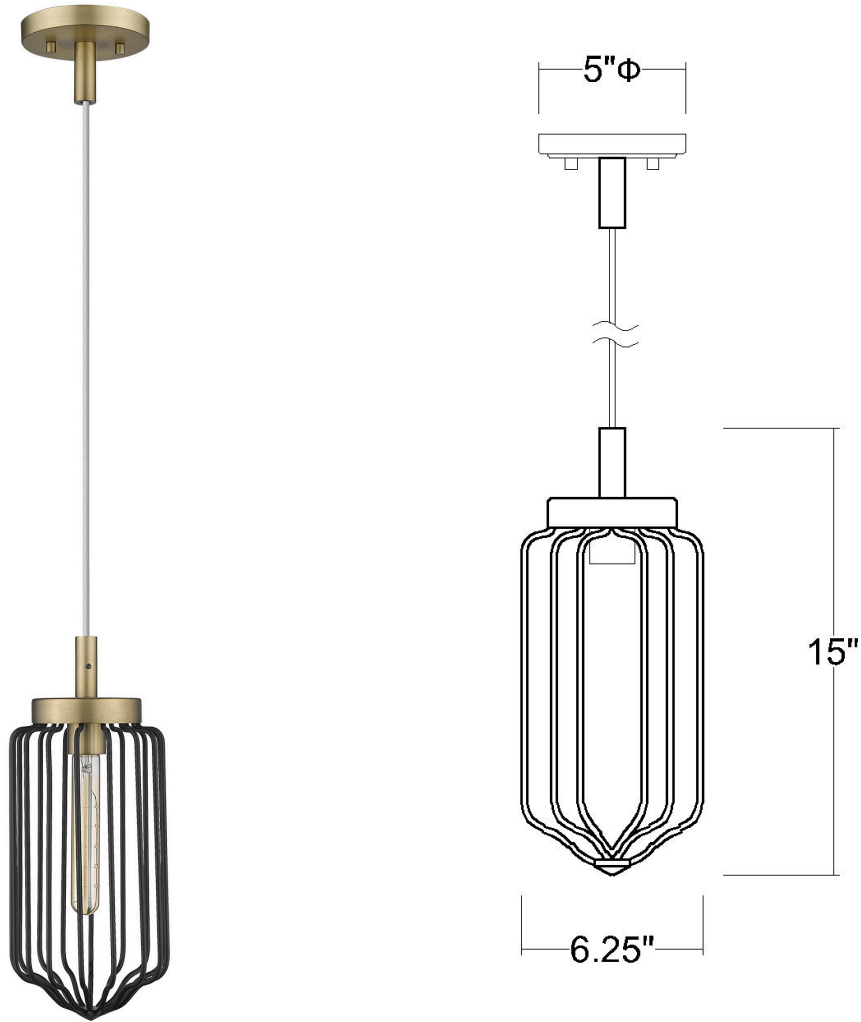

# IN31500AB

## REECE 1-LIGHT MINI PENDANT

<b>Description:</b>	Reece 1-Light Mini Pendant
<b>Finish:</b>	Aged Brass
<b>Dimensions:</b>	6-1/4" Dia. x 15" H
<b>Bulbs:</b>	1-60W Med.
<b>Installed Weight:</b>	4.75 lbs.
<b>Certification:</b>	cUL / dry location

<b>Material:</b>	Steel
<b>Shades:</b>	NA
<b>Glass:</b>	NA
<b>Canopy Dimensions:</b>	5" Dia.
<b>Chain/Wire:</b>	12' Wire
<b>Additional Finishes:</b>	NA