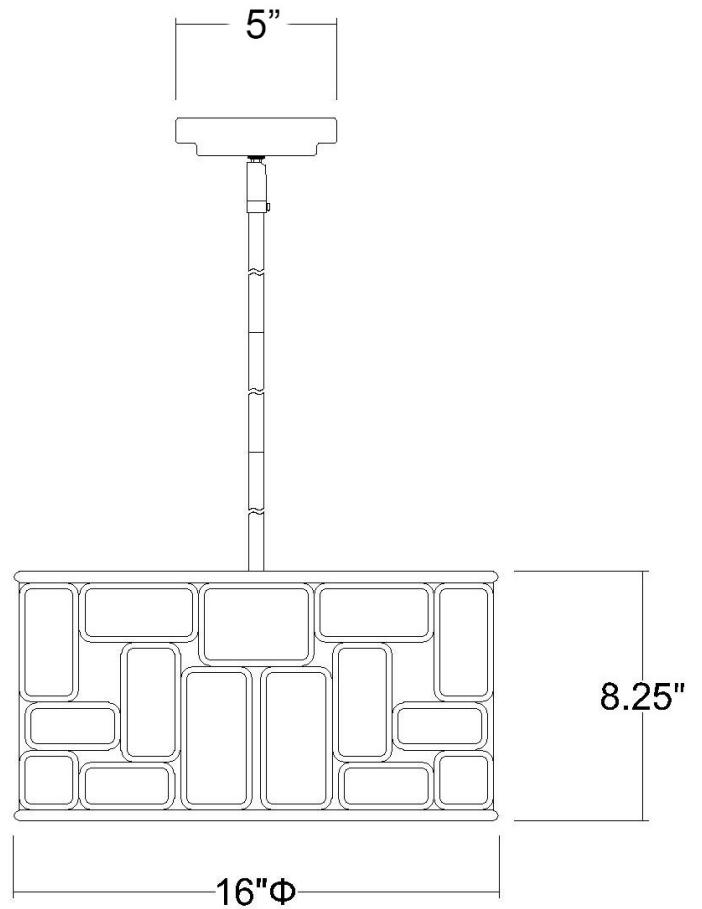

## AMORET 4-LIGHT FLUSHMOUNT

**Description:** Amoret 4-Light Flushmount

**Finish:** Antique Silver

**Dimensions:** 16" Dia. x 8-1/4" H

**Bulbs:** 4-60W Cand.

**Installed Weight:** 7.5 lbs.

**Certification:** cUL / dry location

**Material:** Steel

**Shades:** NA

**Glass:** NA

**Canopy Dimensions:** 5" Dia.

**Chain/Wire:** 12' Wire

**Stems:** 3-12", 1-6", 1-3"

**Additional Finishes:** BK