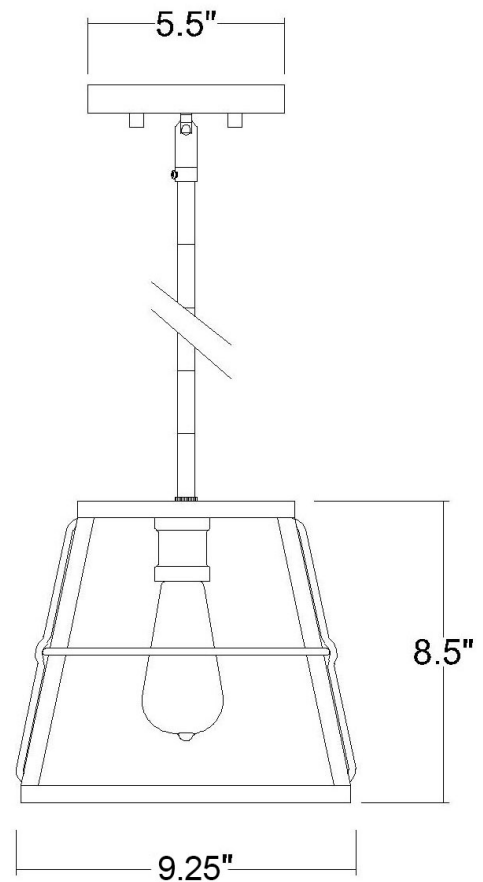

IN21050ORB

CHARLEY 1-LIGHT MINI PENDANT

Description: Charley 1-Light Mini Pendant

Finish: Oil Rubbed Bronze

Dimensions: 9-1/4" Sq. x 8-1/2" H

Bulbs: 1-100W Med.

Installed Weight: 4 lbs.

Certification: cUL / dry location

Material: Steel

Shades: NA

Glass: NA

Canopy Dimensions: 5-1/2" Sq.

Chain/Wire: 12' Wire

Stems: 3-12", 1-6", 1-3"

Additional Finishes: NA