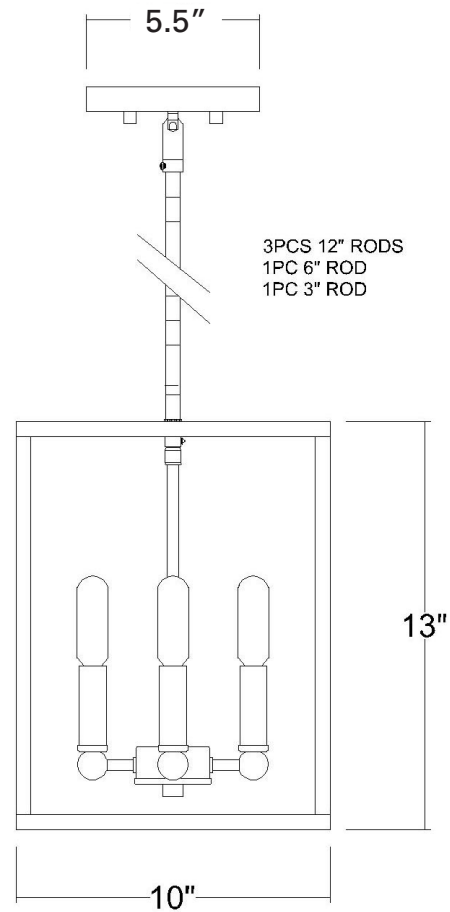

IN21001BK

COBAR 4-LIGHT PENDANT

Description: Cobar 4-Light Pendant

Finish: Matte Black

Dimensions: 10" Sq. x 13" H

Bulbs: 4-60W Cand.

Installed Weight: 6.15 lbs.

Certification: cUL / dry location

Material: Steel

Shades: NA

Glass: NA

Canopy Dimensions: 5-1/2" Sq.

Chain/Wire: 12' Wire

Stems: 3-12", 1-6", 1-3"

Additional Finishes: ORB, SN