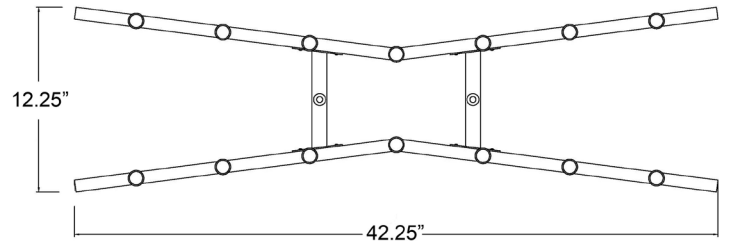

IN20066ORB

FALLON 14-LIGHT CHANDELIER

Description:	Fallon 14-light chandelier	Material:	Steel
Finish:	Oil-rubbed bronze	Shades:	NA
Dimensions:	42-1/4" L x 12-1/4" W x 13-1/2" H	Glass:	NA
Bulbs:	14-60w Cand.	Canopy Dimensions:	13-3/4" x 5-1/4"
Installed Weight:		Chain/Wire:	12' wire
Certification:	cETL / dry location	Stems:	6-12", 2-6", 2-3"