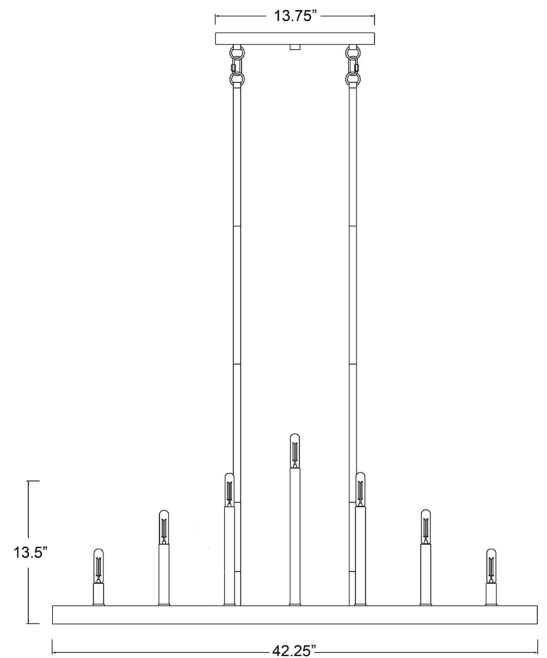

IN20066ORB

FALLON 14-LIGHT CHANDELIER

Description:	Fallon 14-light chandelier	Material:	Steel
Finish:	Oil-rubbed bronze	Shades:	NA
Dimensions:	42-1/4" L x 12-1/4" W x 13-1/2" H	Glass:	NA
Bulbs:	14-60w Cand.	Canopy Dimensions:	13-3/4" x 5-1/4"
Installed Weight:		Chain/Wire:	12' wire
Certification:	cETL / dry location	Stems:	6-12", 2-6", 2-3"