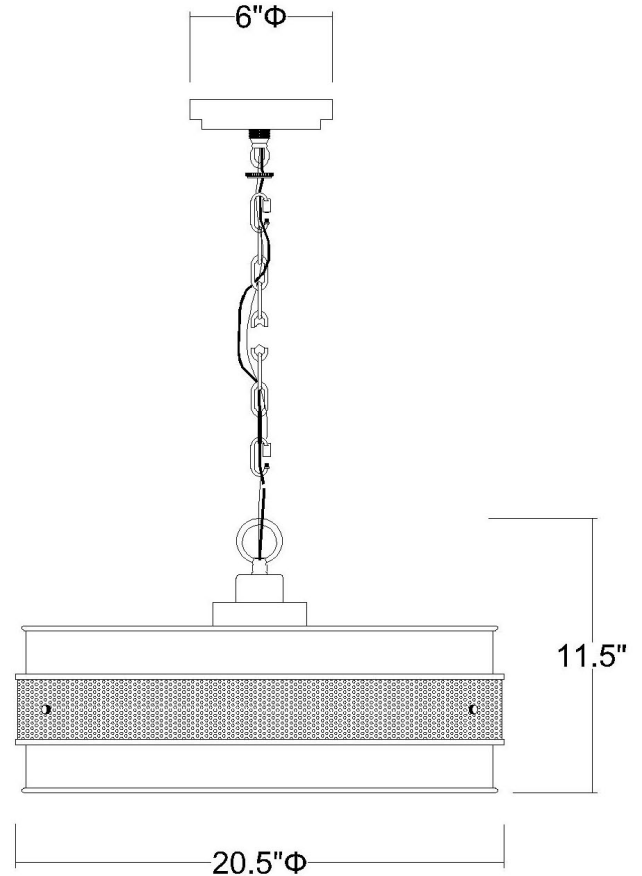

# IN11600BZP RYKER 3-LIGHT PENDANT

<b>Description:</b>	Ryker 3-Light Pendant
<b>Finish:</b>	Bronze Patina
<b>Dimensions:</b>	20-1/2" Dia. x 11-1/2" H
<b>Bulbs:</b>	3-60W Med.
<b>Installed Weight:</b>	4.6 lbs.
<b>Certification:</b>	cUL / dry location

<b>Material:</b>	Steel
<b>Shades:</b>	Steel
<b>Glass:</b>	NA
<b>Canopy Dimensions:</b>	6" Dia.
<b>Chain/Wire:</b>	5' Chain, 12' Wire
<b>Additional Finishes:</b>	NA