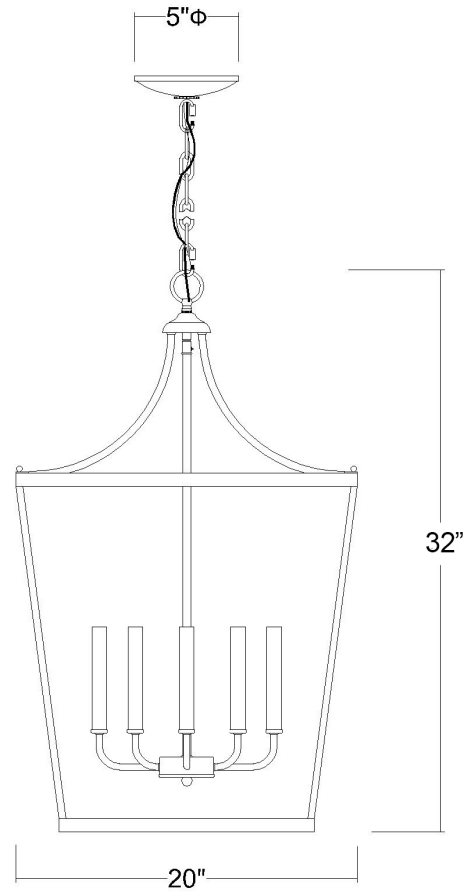

IN11135BK

KENNEDY 8-LIGHT CHANDELIER

Description:	Kennedy 8-Light Chandelier
Finish:	Matte Black
Dimensions:	20" Sq. x 32" H
Bulbs:	8-60W Cand.
Installed Weight:	10 lbs.
Certification:	cUL / dry location

Material:	Steel
Shades:	NA
Glass:	NA
Canopy Dimensions:	5" Dia.
Chain/Wire:	5' Chain, 12' Wire
Additional Finishes:	ORB, SN