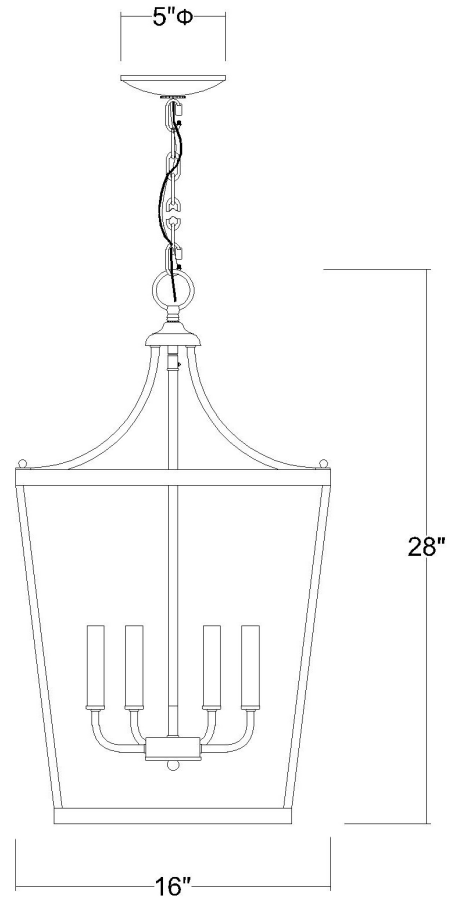

# IN11134BK

## KENNEDY 6-LIGHT CHANDELIER

<b>Description:</b>	Kennedy 6-Light Chandelier
<b>Finish:</b>	Matte Black
<b>Dimensions:</b>	16" Sq. x 28" H
<b>Bulbs:</b>	6-60W Cand.
<b>Installed Weight:</b>	9 lbs.
<b>Certification:</b>	cUL / dry location

<b>Material:</b>	Steel
<b>Shades:</b>	NA
<b>Glass:</b>	NA
<b>Canopy Dimensions:</b>	5" Dia.
<b>Chain/Wire:</b>	5' Chain, 12' Wire
<b>Additional Finishes:</b>	ORB, SN