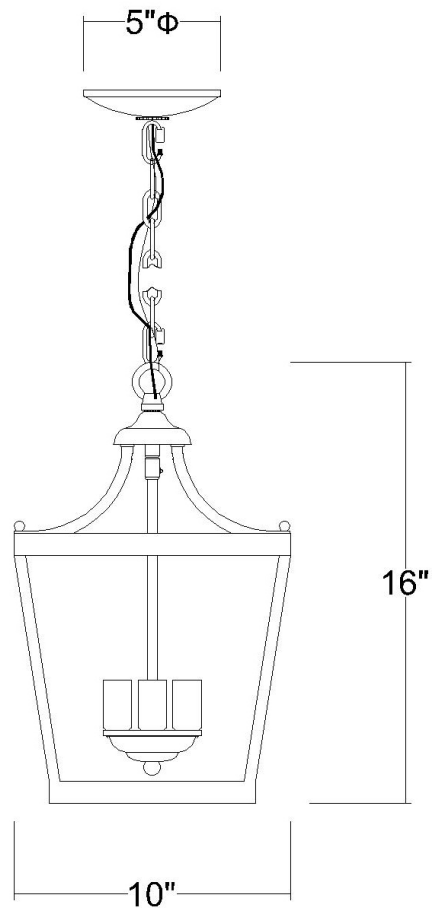

IN11132BK

KENNEDY 3-LIGHT CHANDELIER

| | |
|--------------------------|----------------------------|
| Description: | Kennedy 3-Light Chandelier |
| Finish: | Matte Black |
| Dimensions: | 10" Sq. x 16" H |
| Bulbs: | 3-60W Cand. |
| Installed Weight: | 6 lbs. |
| Certification: | cUL / dry location |

| | |
|-----------------------------|--------------------|
| Material: | Steel |
| Shades: | NA |
| Glass: | NA |
| Canopy Dimensions: | 5" Dia. |
| Chain/Wire: | 5' Chain, 12' Wire |
| Additional Finishes: | ORB, SN |