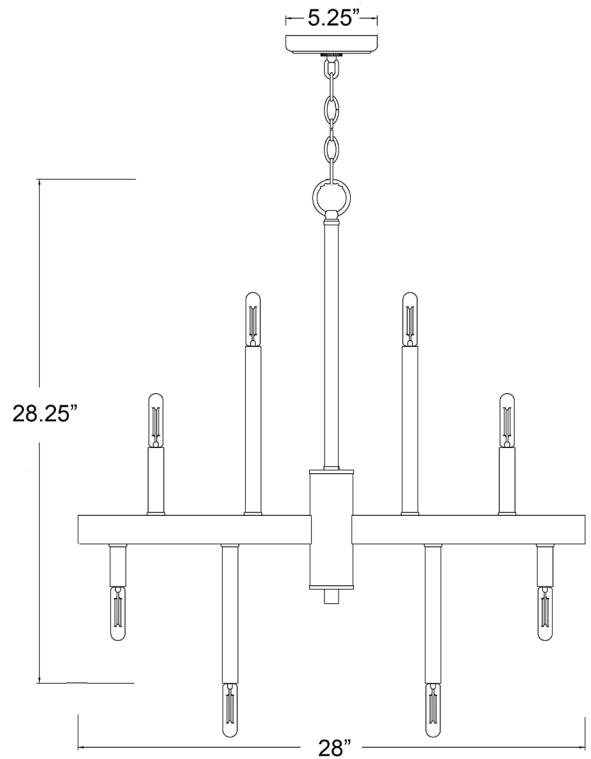

IN10065ORB FALLON 24-LIGHT CHANDELIER

Description: Fallon 24-light chandelier

Finish: Oil-rubbed bronze

Dimensions: 28" W x 28-1/4" H

Bulbs: 24-40w Cand.

Installed Weight:

Certification: cETL / dry location

Material: Steel

Shades: NA

Glass: NA

Canopy Dimensions: 5-1/4" Dia.

Chain/Wire: 5' chain, 12' wire

Additional Finishes: NA