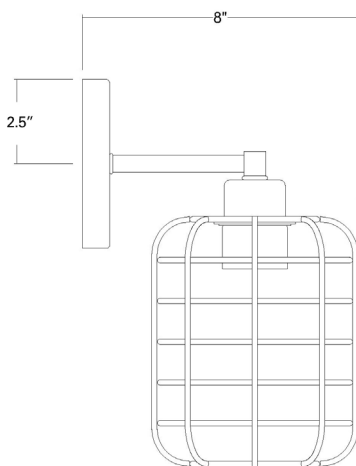

IN41332RB

LYNDEN 1-LIGHT WALL SCONCE

Front View

Side View

Description:	Lynden 1-light wall sconce
Finish:	Raw brass
Dimensions:	6" W x 11-1/4" H x 8" ext. Height on center: 2-1/2"
Bulbs:	1-60w medium, 120V
Installed Weight:	1.8 lbs.
Certification:	Dry location / c UL

Material:	Steel
Shade:	Wire
Glass:	NA
Back Plate Dimensions:	5" dia.
Chain/Wire:	NA
Additional Finishes:	NA