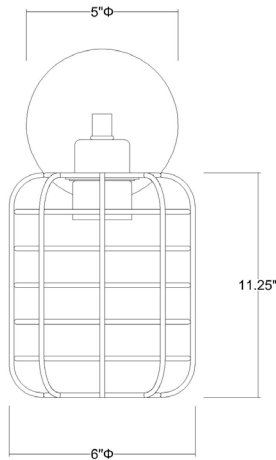

IN41332RB

LYNDEN 1-LIGHT WALL SCONCE

Front View

Side View

Description:	Lynden 1-light wall sconce
Finish:	Raw brass
Dimensions:	6" W x 11-1/4" H x 8" ext. Height on center: 2-1/2"
Bulbs:	1-60w medium, 120V
Installed Weight:	1.8 lbs.
Certification:	Dry location / c UL

Material:	Steel
Shade:	Wire
Glass:	NA
Back Plate Dimensions:	5" dia.
Chain/Wire:	NA
Additional Finishes:	NA