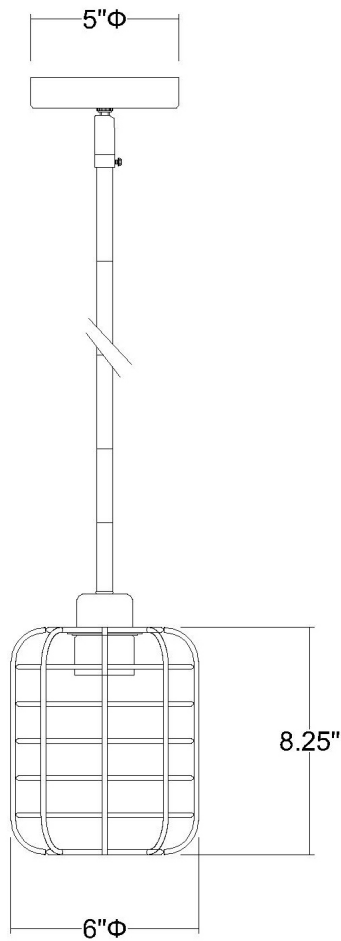

IN21331RB LYNDEN 1-LIGHT PENDANT

Description:	Lynden 1-light pendant	Material:	Steel
Finish:	Raw brass	Shade:	Wire
Dimensions:	6" D x 8-1/4" H	Glass:	NA
Bulbs:	1-60w medium, 120V	Canopy Dimensions:	5" dia.
Installed Weight:	3.25 lbs.	Stems:	12' wire, 45" stems (3-2", 1-6", 1-3")
Certification:	Dry location / c UL	Additional Finishes:	NA