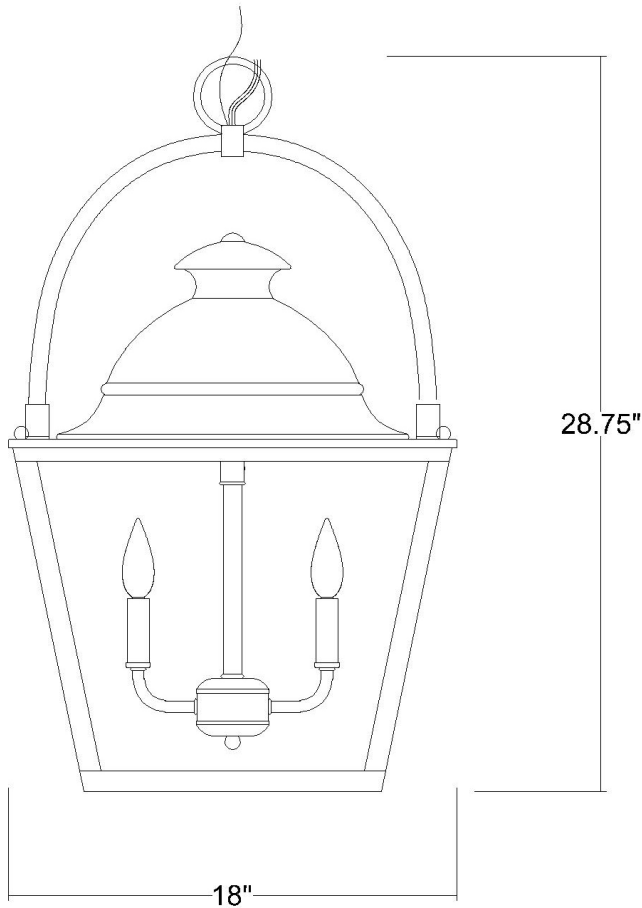

# IN11366ORB SAVANNAH 6-LIGHT CHANDELIER

<b>Description:</b>	Savannah 6-light chandelier
<b>Finish:</b>	Oil rubbed bronze and raw brass
<b>Dimensions:</b>	18" W x 28-3/4" H
<b>Bulbs:</b>	6-60w candelabra, 120V
<b>Installed Weight:</b>	25.5 lbs.
<b>Certification:</b>	Damp location / c UL

<b>Material:</b>	Steel and glass
<b>Shades:</b>	NA
<b>Glass:</b>	Clear glass panes
<b>Canopy Dimensions:</b>	5-3/4" dia.
<b>Chain/Wire:</b>	5' chain, 12' wire
<b>Additional Finishes:</b>	NA